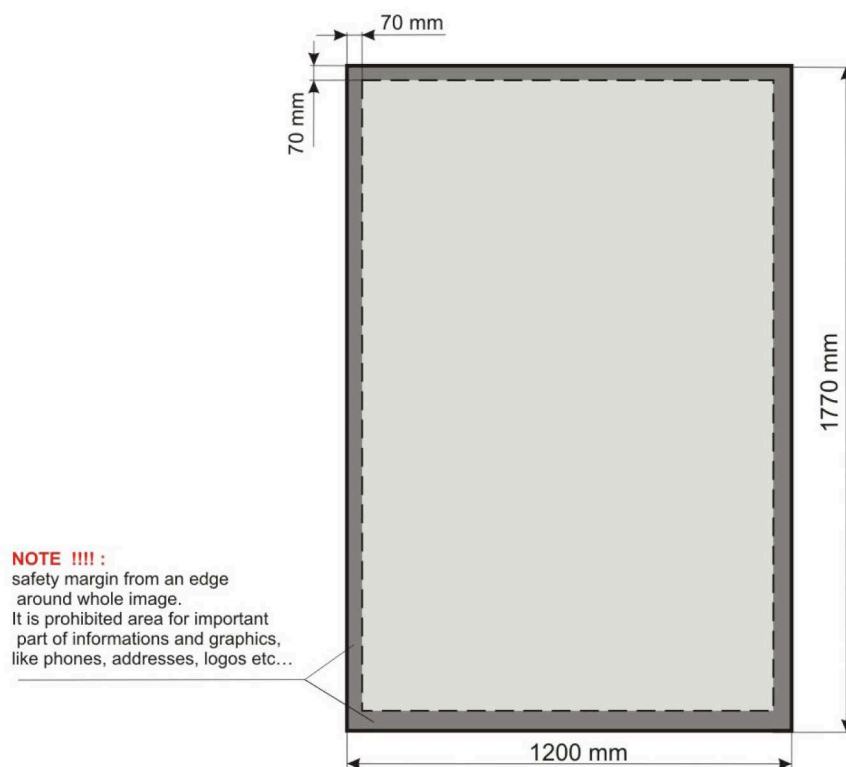

Billboard-type - CP Wrocław city

STRÖER

material : chalky paper 150 - 170 g/m²

GRAPHIC FORMAT:

.tiff with LZW compression

.eps

.jpg with no any compression (max quality)

CMYK COLOR MODE, BLACK COLOR WITH 50-50-50-100 SETTINGS

FONTS CHANGED TO CURVES!

FLATTENED LAYERS!

SCALE 1:1, resolution 72 - 120 dpi.

Required color model - cromalin, matchprint, digital proof or another which must be delivered with production files.

In case of undelivering it, we reserve our rights for not to be responsible for color accordance.