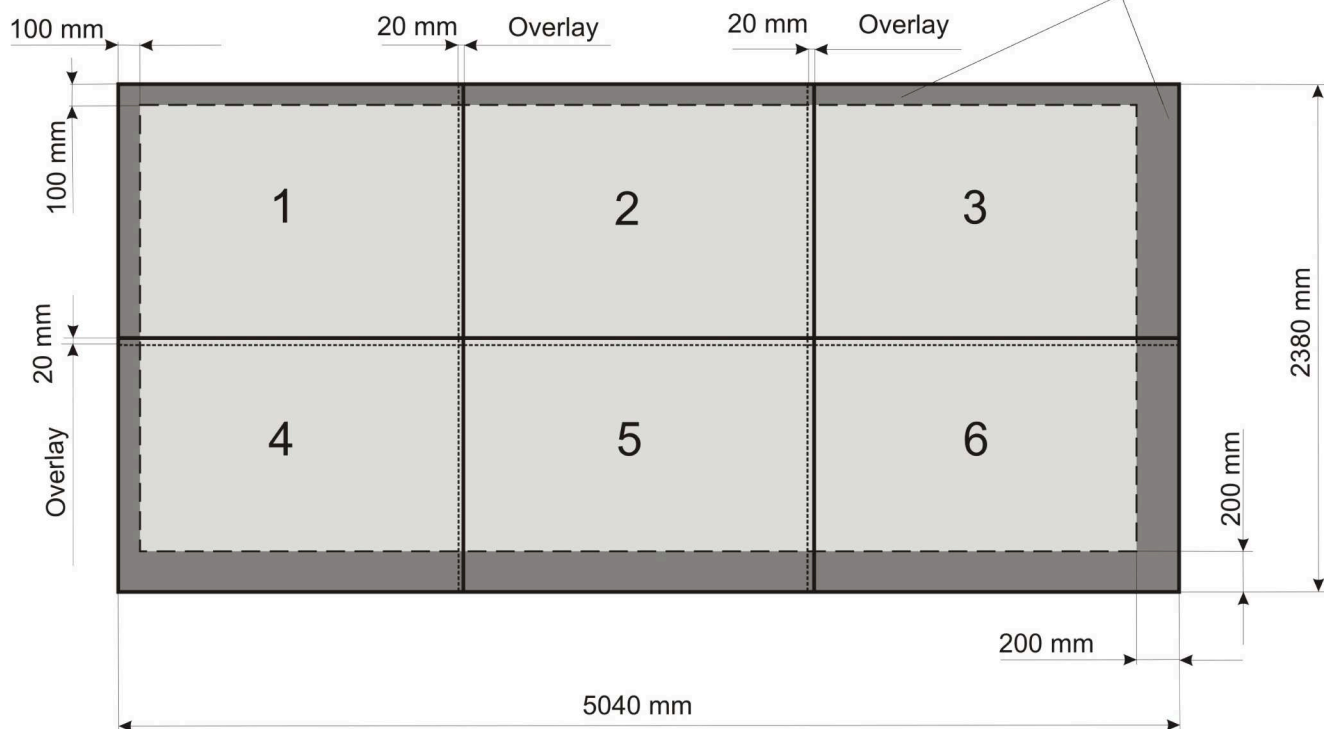

Billboard-type SD

paper material blueback 120 g/m²

NOTE !!!! :
 safety margin from an edge
 around whole image.
 It is prohibited area for important
 part of informations and graphics,
 like phones, addresses, logos etc...

Note: start by sticking the poster with number "1"

GRAPHIC FORMAT:

.tiff with LZW compression

.eps

.jpg with no any compression (max quality)

CMYK COLOR MODE, BLACK COLOR WITH 50-50-50-100 SETTINGS

FONTS CHANGED TO CURVES!

FLATTENED LAYERS!

SCALE 1:1, resolution 60 - 100 dpi.

Required color model - cromalin, matchprint, digital proof or another which must be delivered with production files.

In case of undelivering it, we reserve our rights for not to be responsible for color accordance.