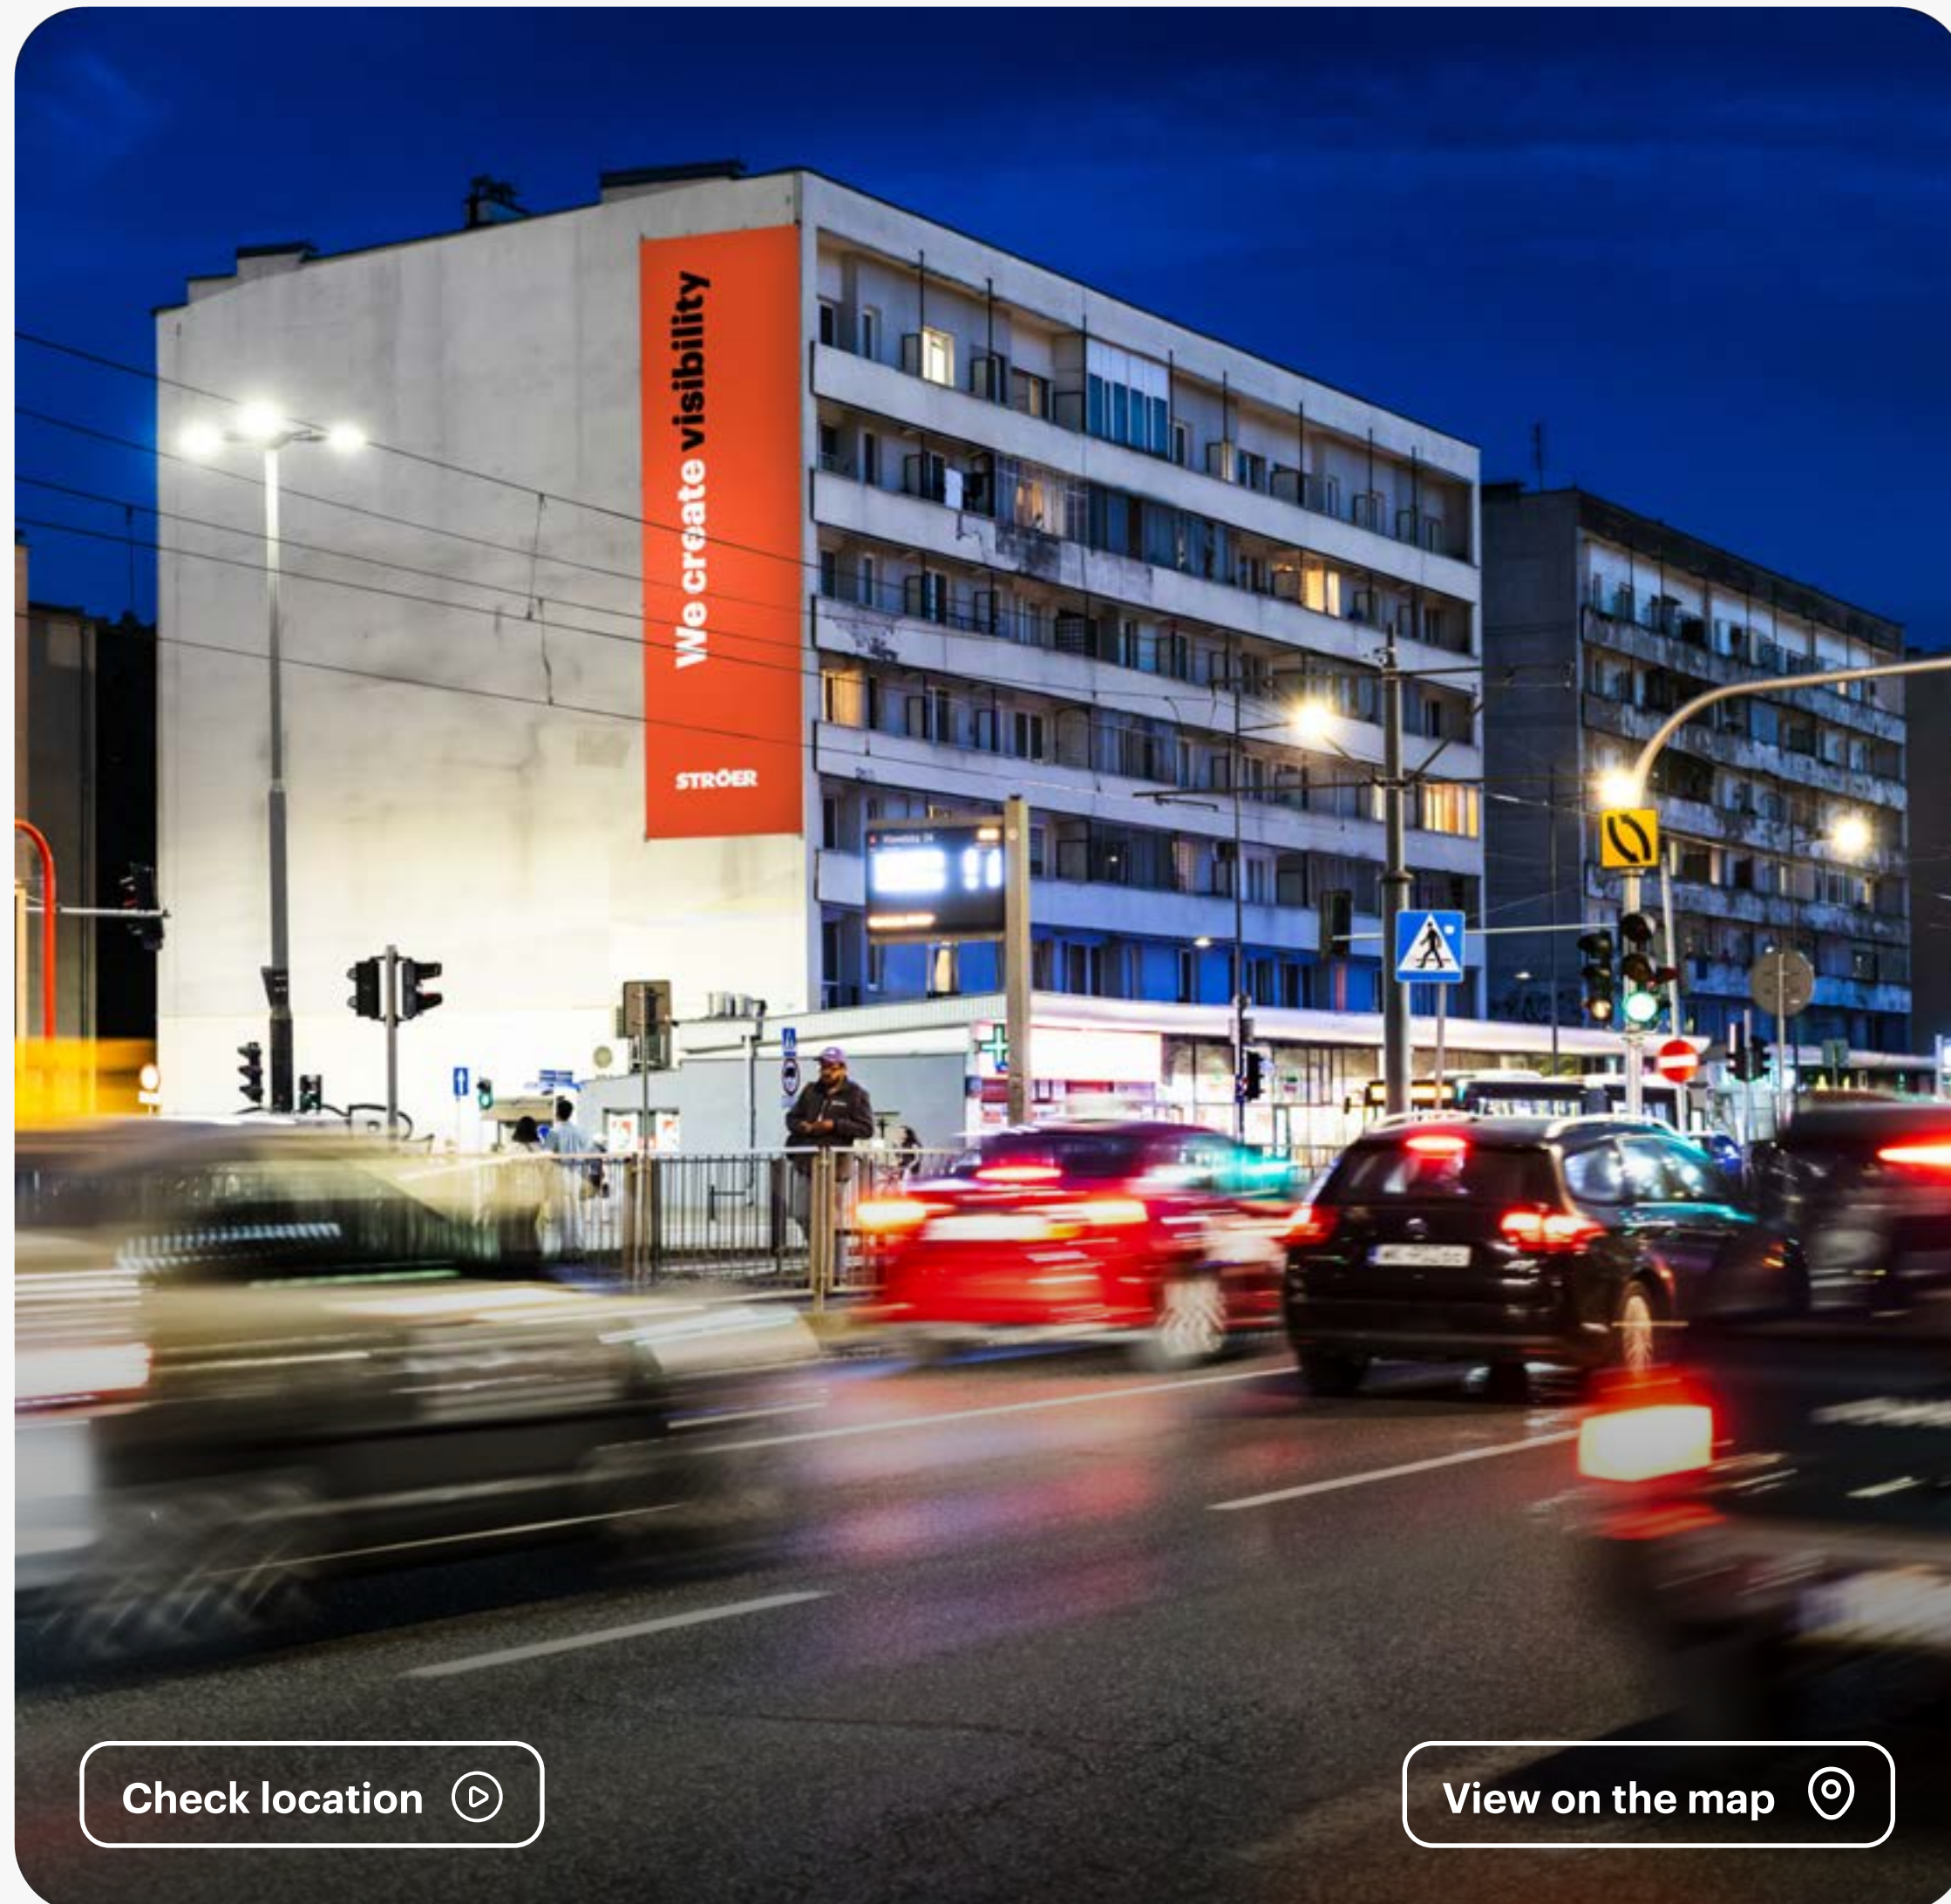

NOWOŚĆ
BRIGHT REVEAL
SERUM + UV FLUID SPF 50

REDUKCJA PRZEBARWIEŃ STWIERDZONA U 90% KOBIEC

JESTEŚMY TEGO WARTI.

Stara Praga ↑
Solec →
Szpital na Solcu →

Objazd

IT'S LIKE
MILK BUT
MADE FOR
HUMANS.

Stara Praga ↑
Solec →
Szpital na Solcu →

Check location 

View on the map 

Grójecka /8560735

Location surroundings

On Grójecka Street, near Radomska Street, at the intersection with Wawelska Street. Nearby, you will find: Maria Skłodowska-Curie Park, Sports Medicine Center, Jordanowski Garden, and further, Warszawa Zachodnia Railway Station, Hala Banacha, Banacha Hospital, schools, numerous restaurants and service points and an important transportation artery of the capital (bus stops, tram stops).