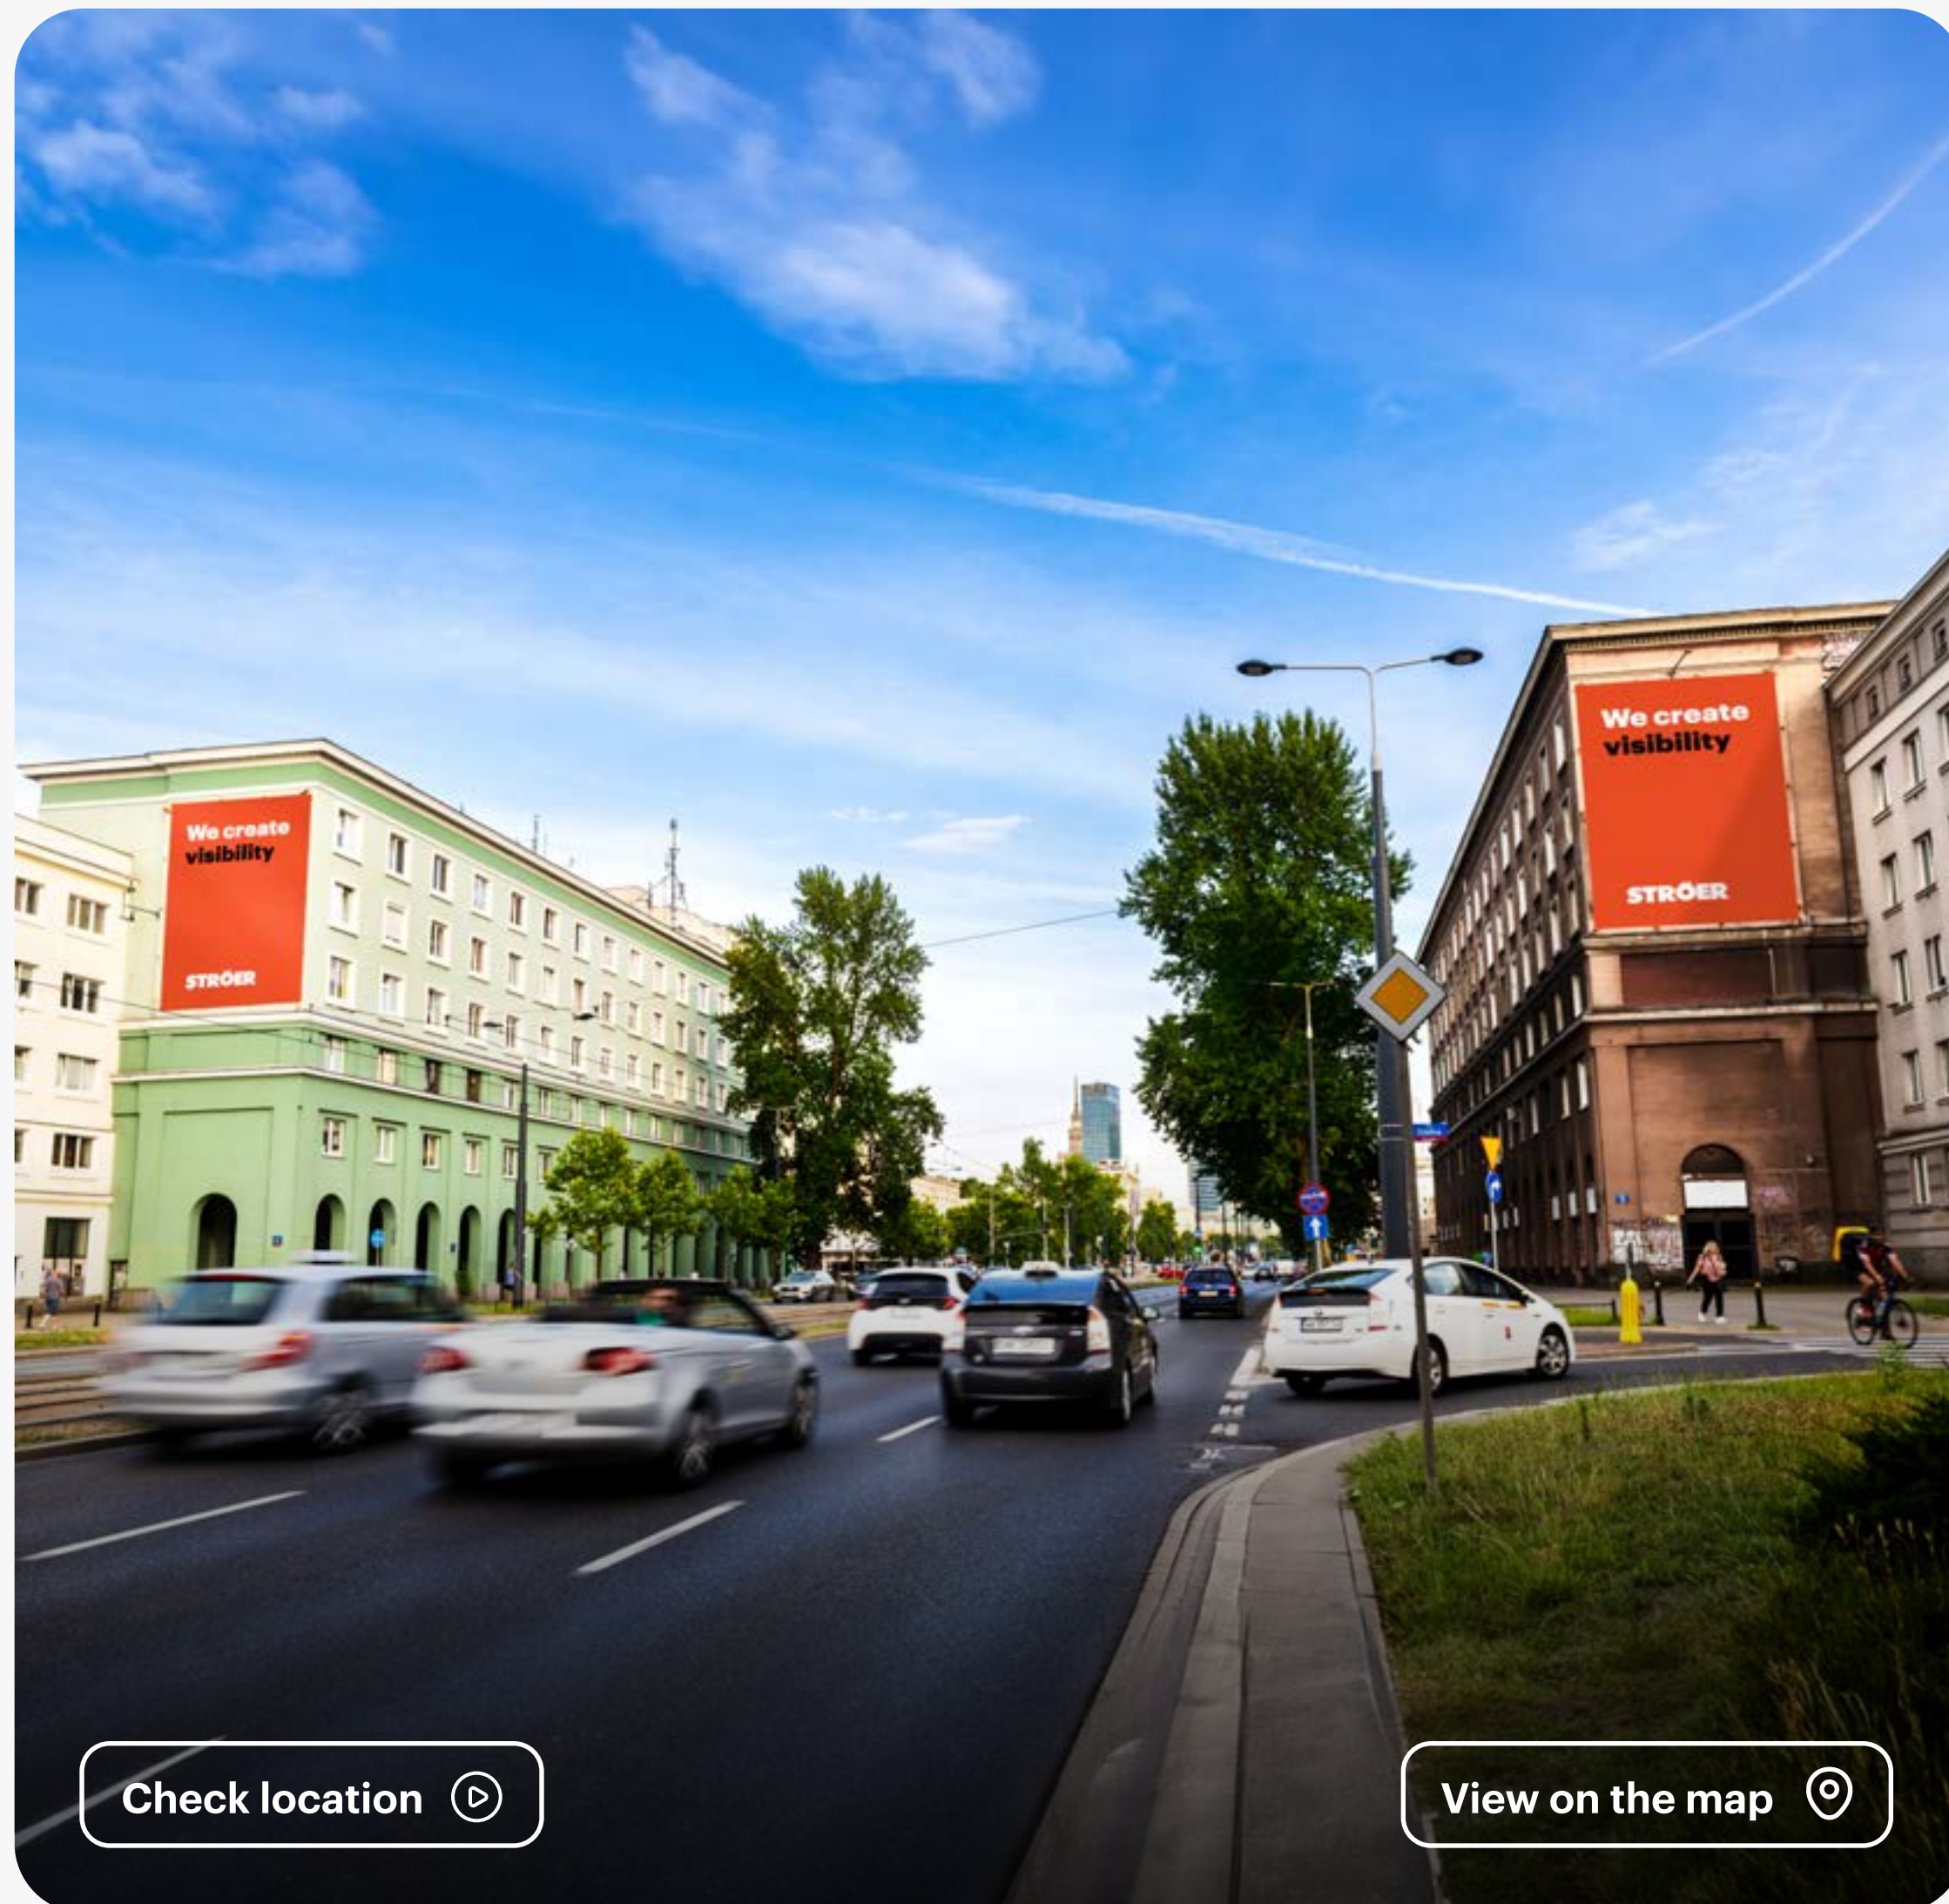

BlowUp Premium /Warsaw

Check location

View on the map

Jana Pawła /8560732 /8562203

Location surroundings

Intersection of Dzielna Street and al. Jana Pawła II. Nearby, you will find: Powązki Cemetery, Westfield Arkadia Shopping Center, Krasiński Garden, Polin Museum of the History of Polish Jews, Inflancka Pools, the Old Town, restaurants and an important transportation artery of the city (bus stops, tram stops).

Address

ul. Dzielna 7a/7b

Type of material

vinyl

Measurements

12,0 m x 8,0 m

Size

96,0 m²

List price

100 000 PLN

VAC (contacts)⁽¹⁾

1 769 000 /monthly

⁽¹⁾ Source data: TBD

For more information, contact: (22) 444-26-00, biuro@stroer.pl

STRÖER