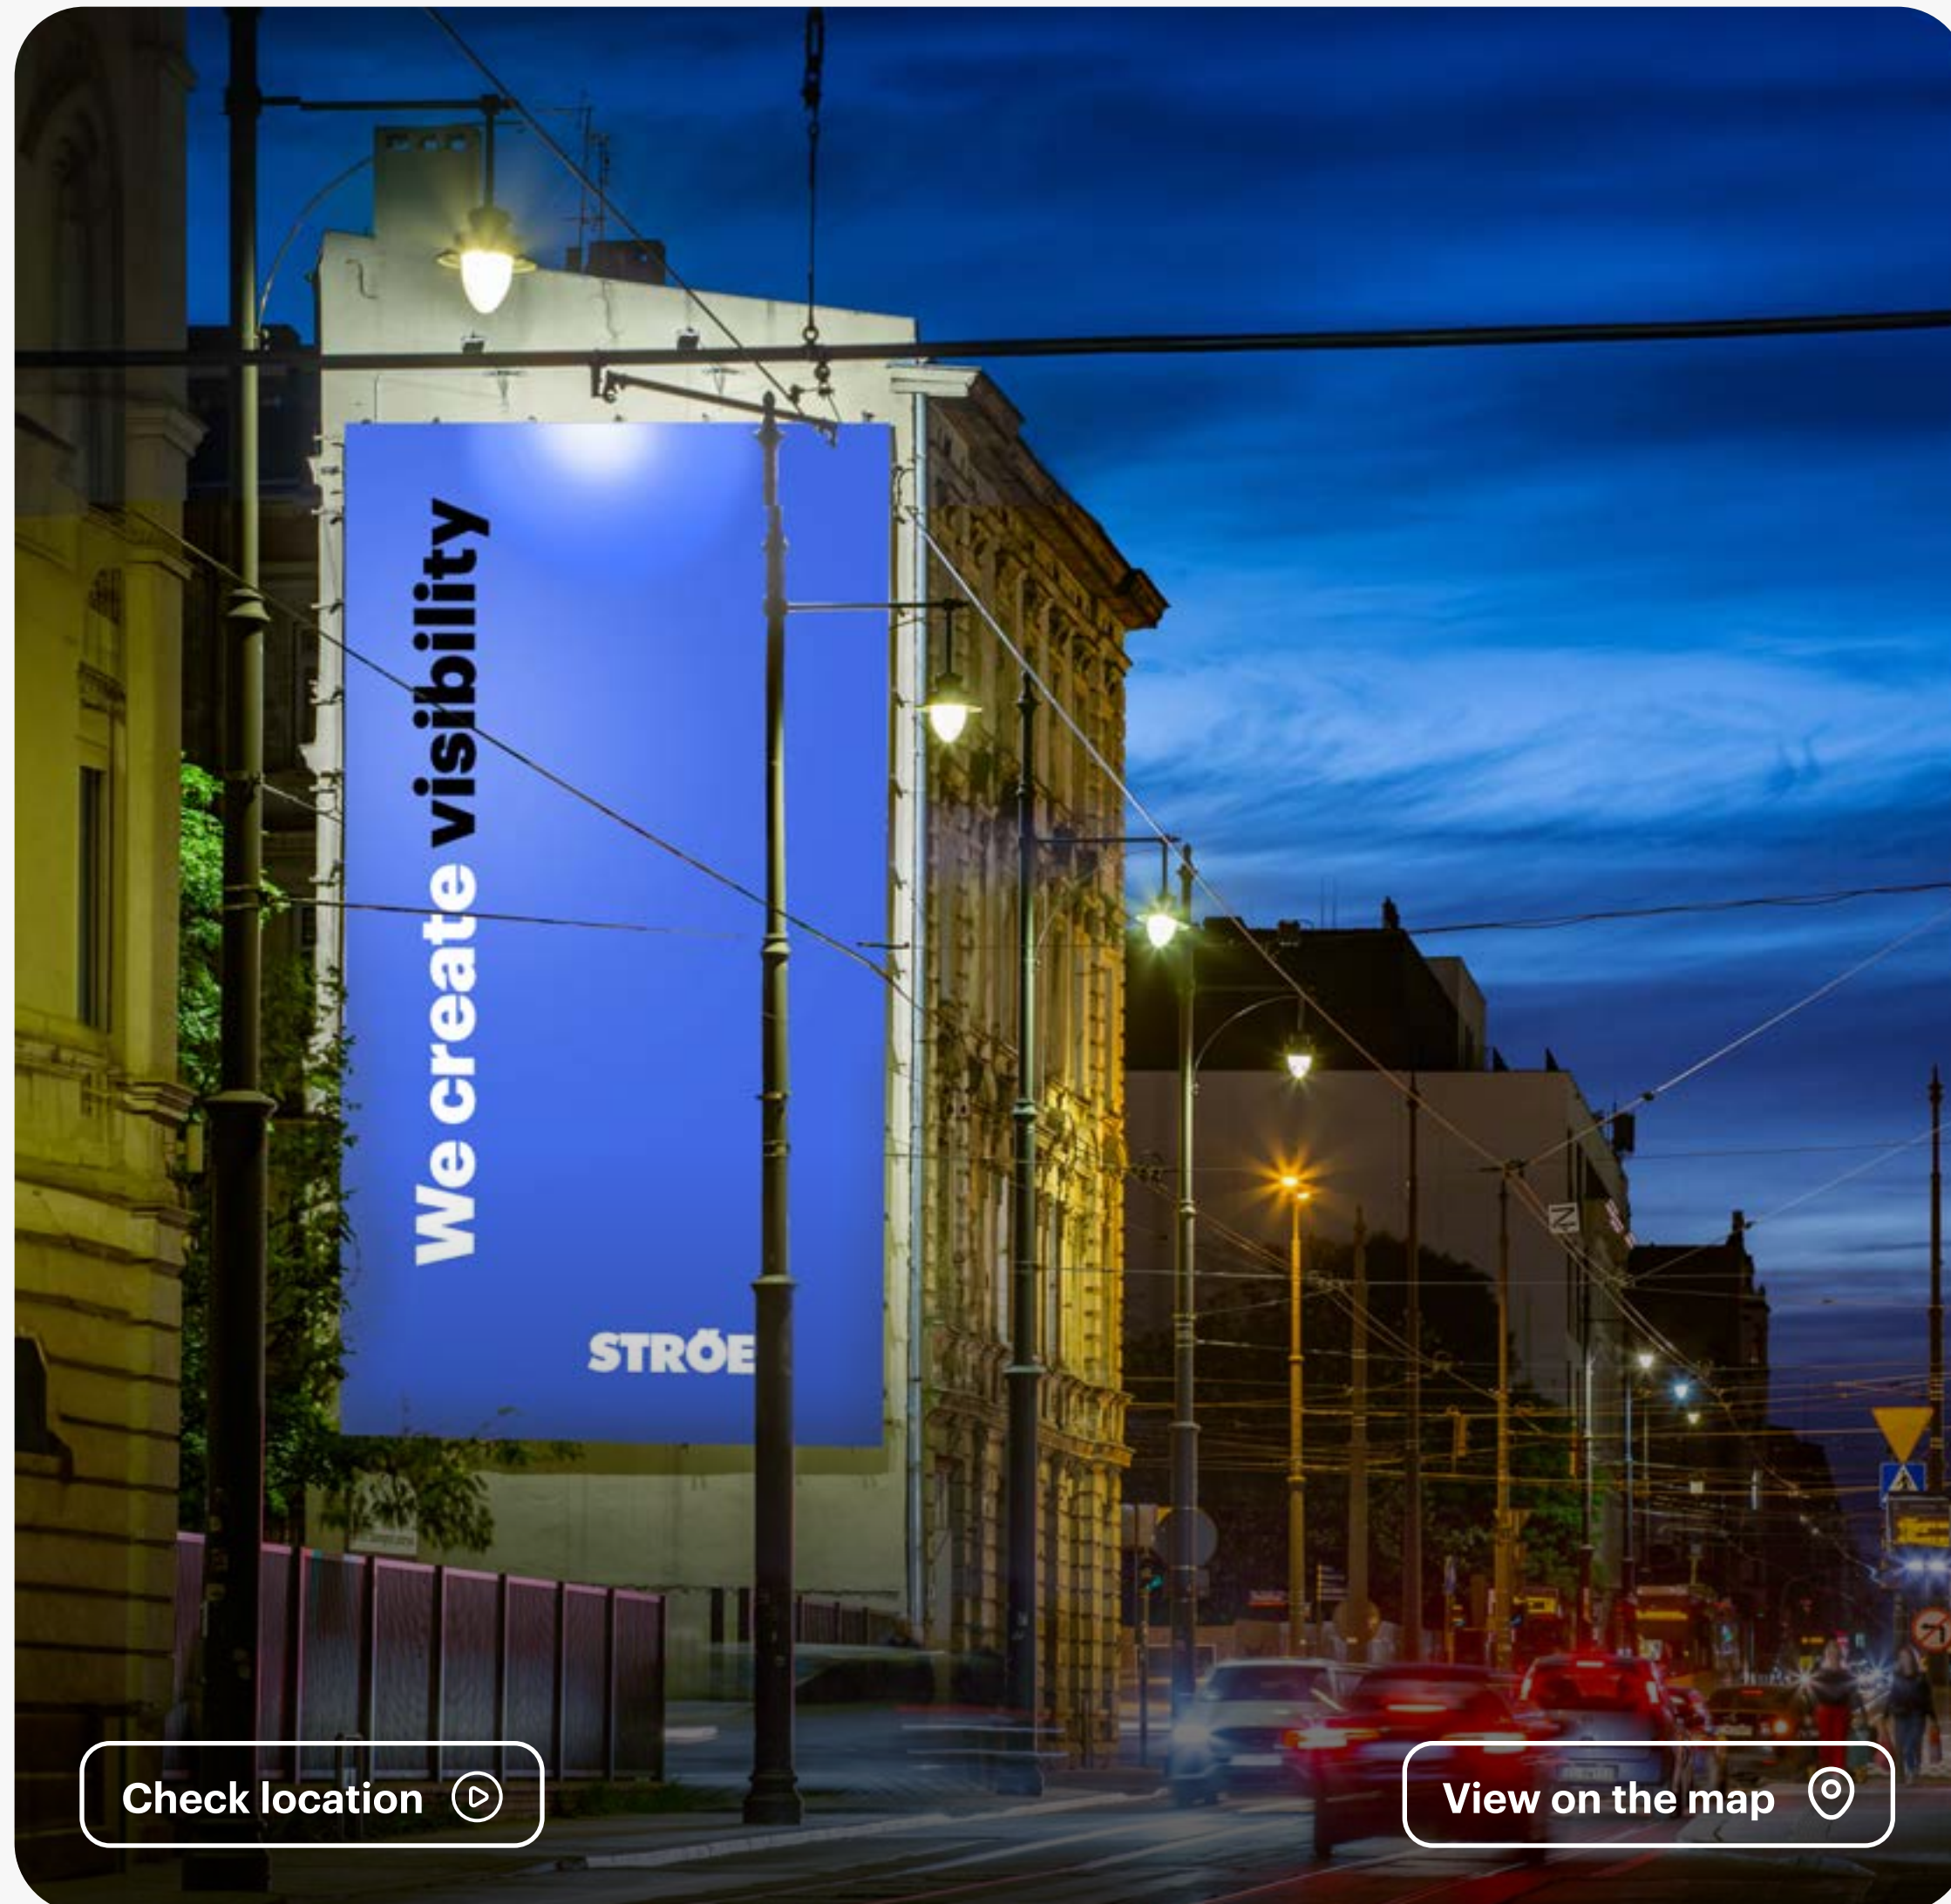

BlowUp Standard /Łódź

Check location

View on the map

Kilińskiego/Piłsudskiego /8571069

Location surroundings

On the section between Kilińskiego Street and Orła Street. Nearby, you will find: Łódź Film School, Źródlińska Park, Poniatowski Park, Galeria Łódzka, The Film Museum, Central Museum of Textiles, service points, restaurants and an important transportation artery of the city.

Address

ul. Piłsudskiego 35

Type of material

vinyl

Measurements

6,0 m x 10,0 m

Size

60,0 m²

List price

25 000 PLN

VAC (contacts)⁽¹⁾

400 000 /monthly

⁽¹⁾ Source data: TBD

For more information, contact: (22) 444-26-00, biuro@stroer.pl

STRÖER