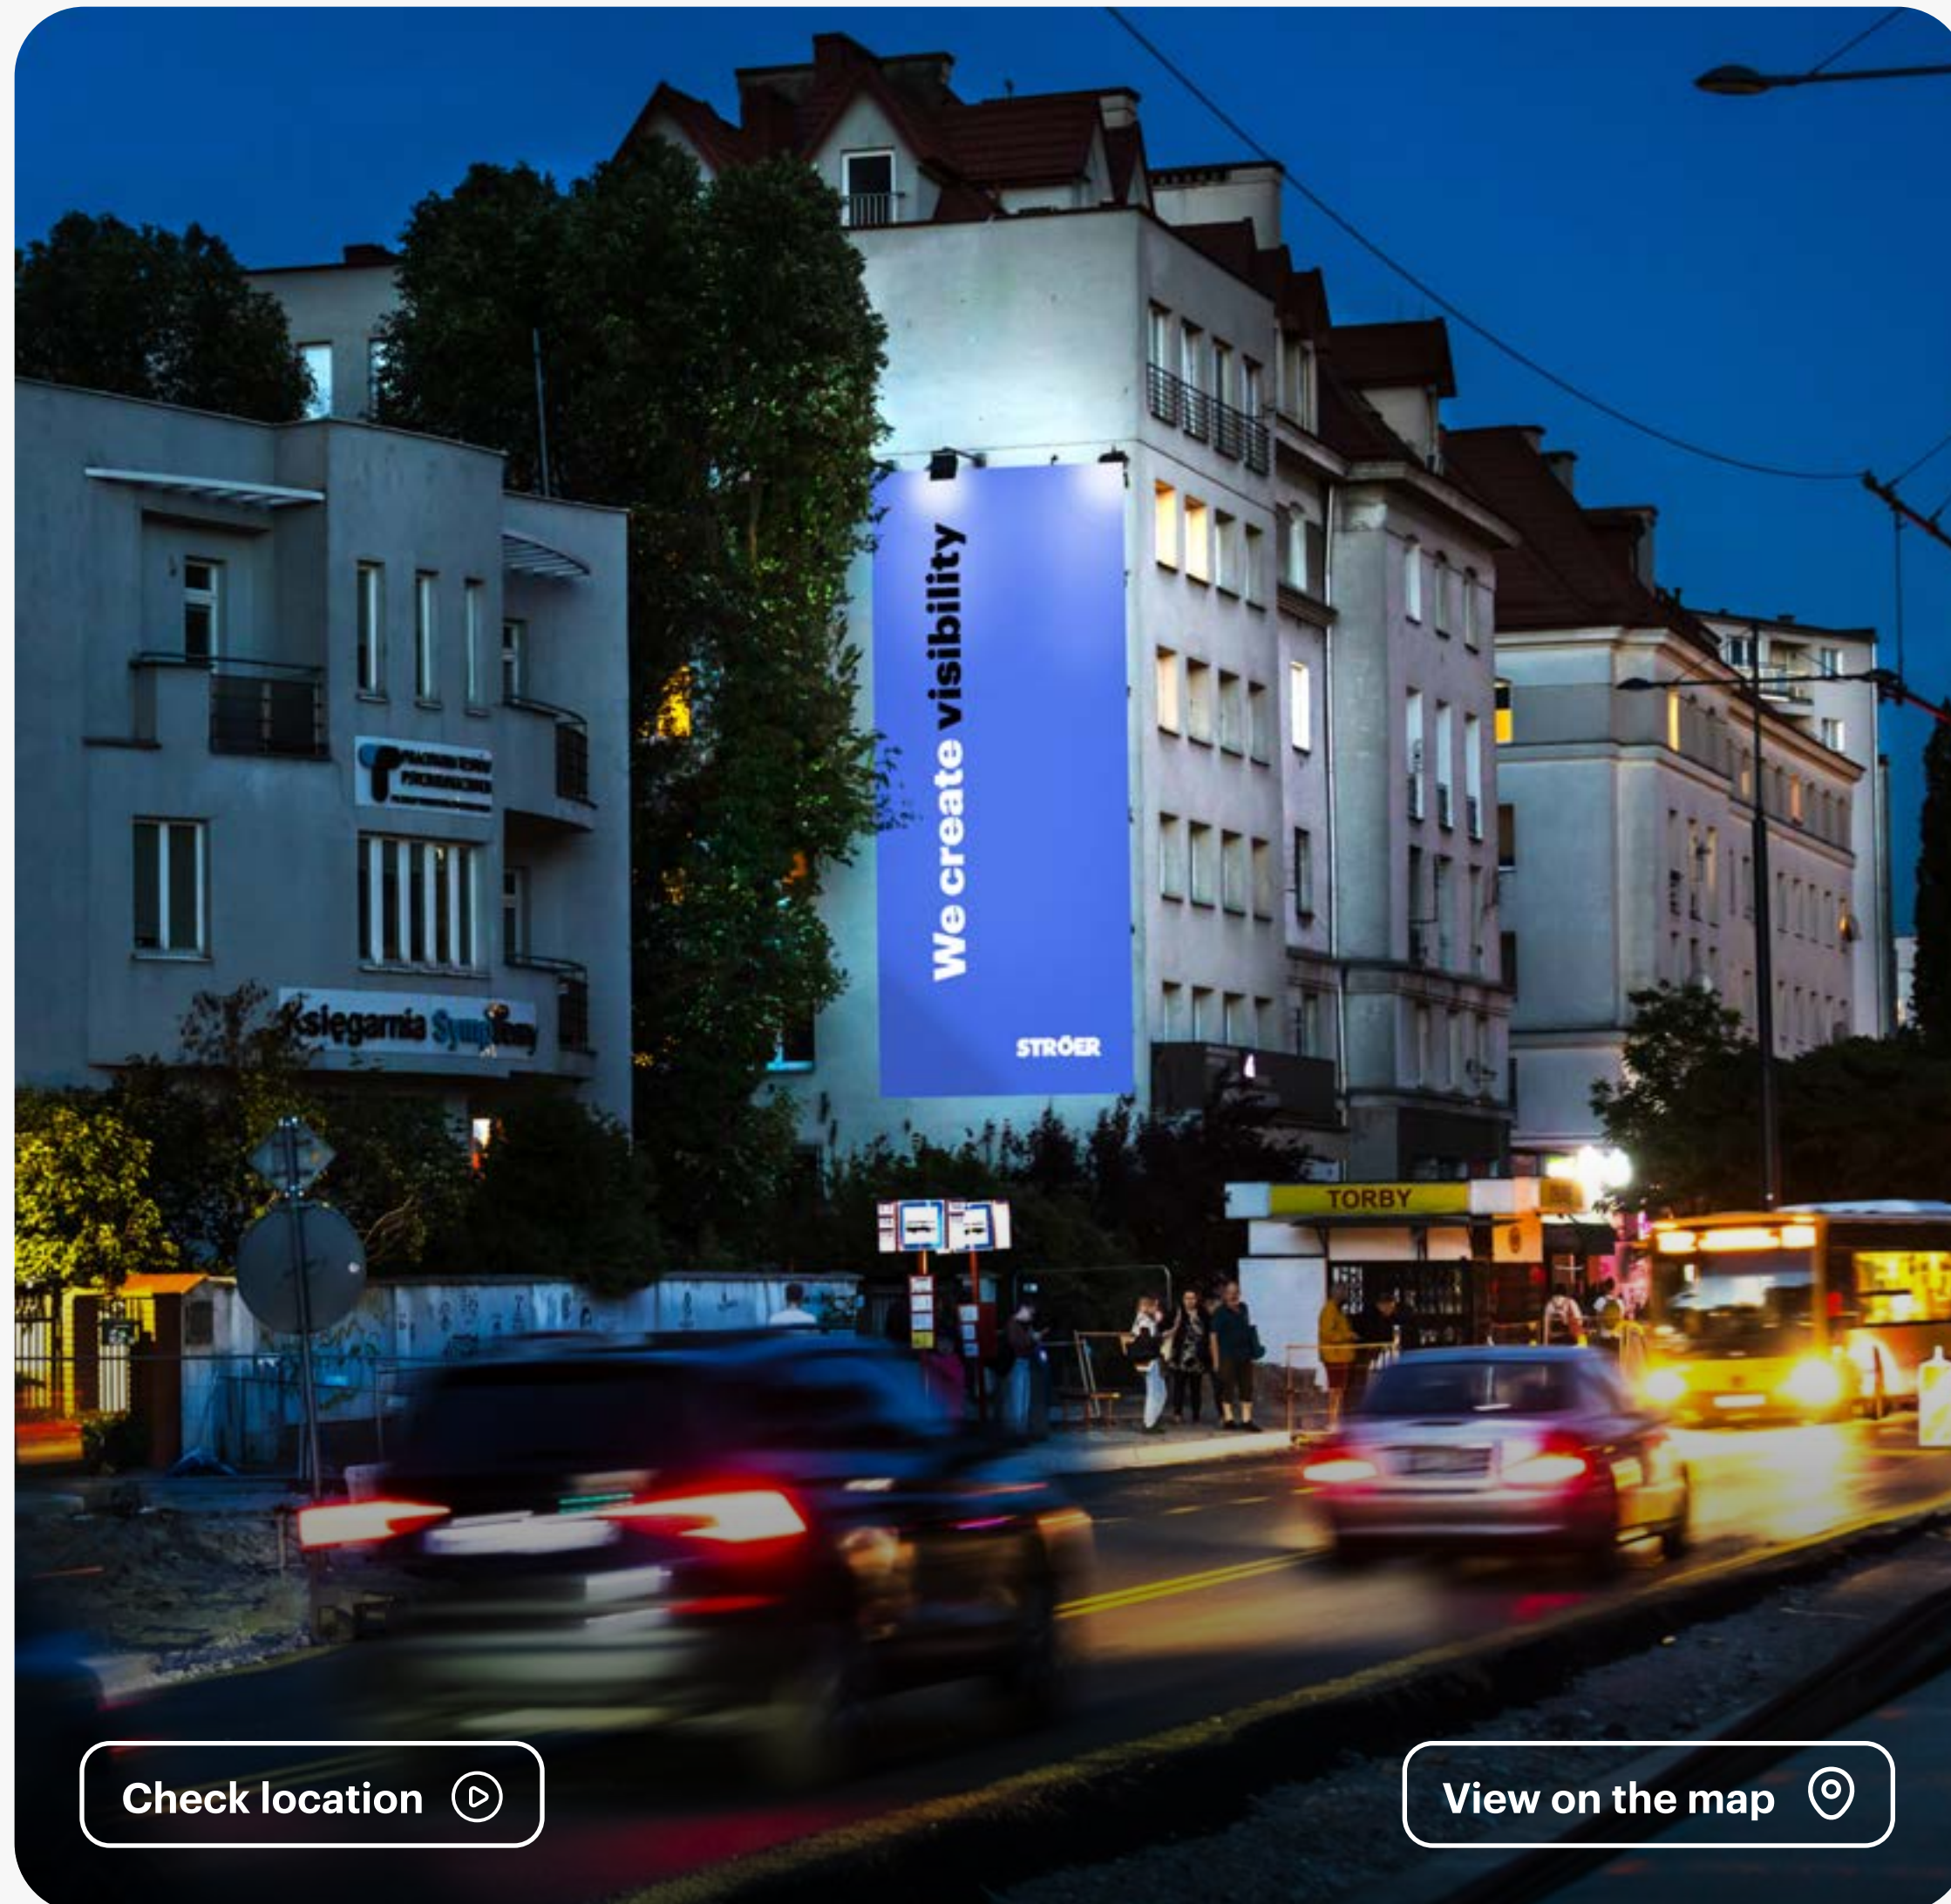

BlowUp Standard /Warsaw

Check location

View on the map

Belwederska /8525772

Location surroundings

On the section between Turecka Street and Chełmska Street. Nearby, you will find: Monnet International School, Promenada Park, OSiR Mokotów, Oaza Mokotów Park, Warsaw Documentary Film Studio, Czerniakowski Hospital and an important transportation artery of the capital (bus stops, tram stops).

Address

ul. Belwederska 6

Type of material

vinyl

Measurements

5,1 m x 10,6 m

Size

54,1 m²

List price

45 000 PLN

VAC (contacts)⁽¹⁾

1 232 000 /monthly

⁽¹⁾ Source data: TBD

For more information, contact: (22) 444-26-00, biuro@stroer.pl

STRÖER