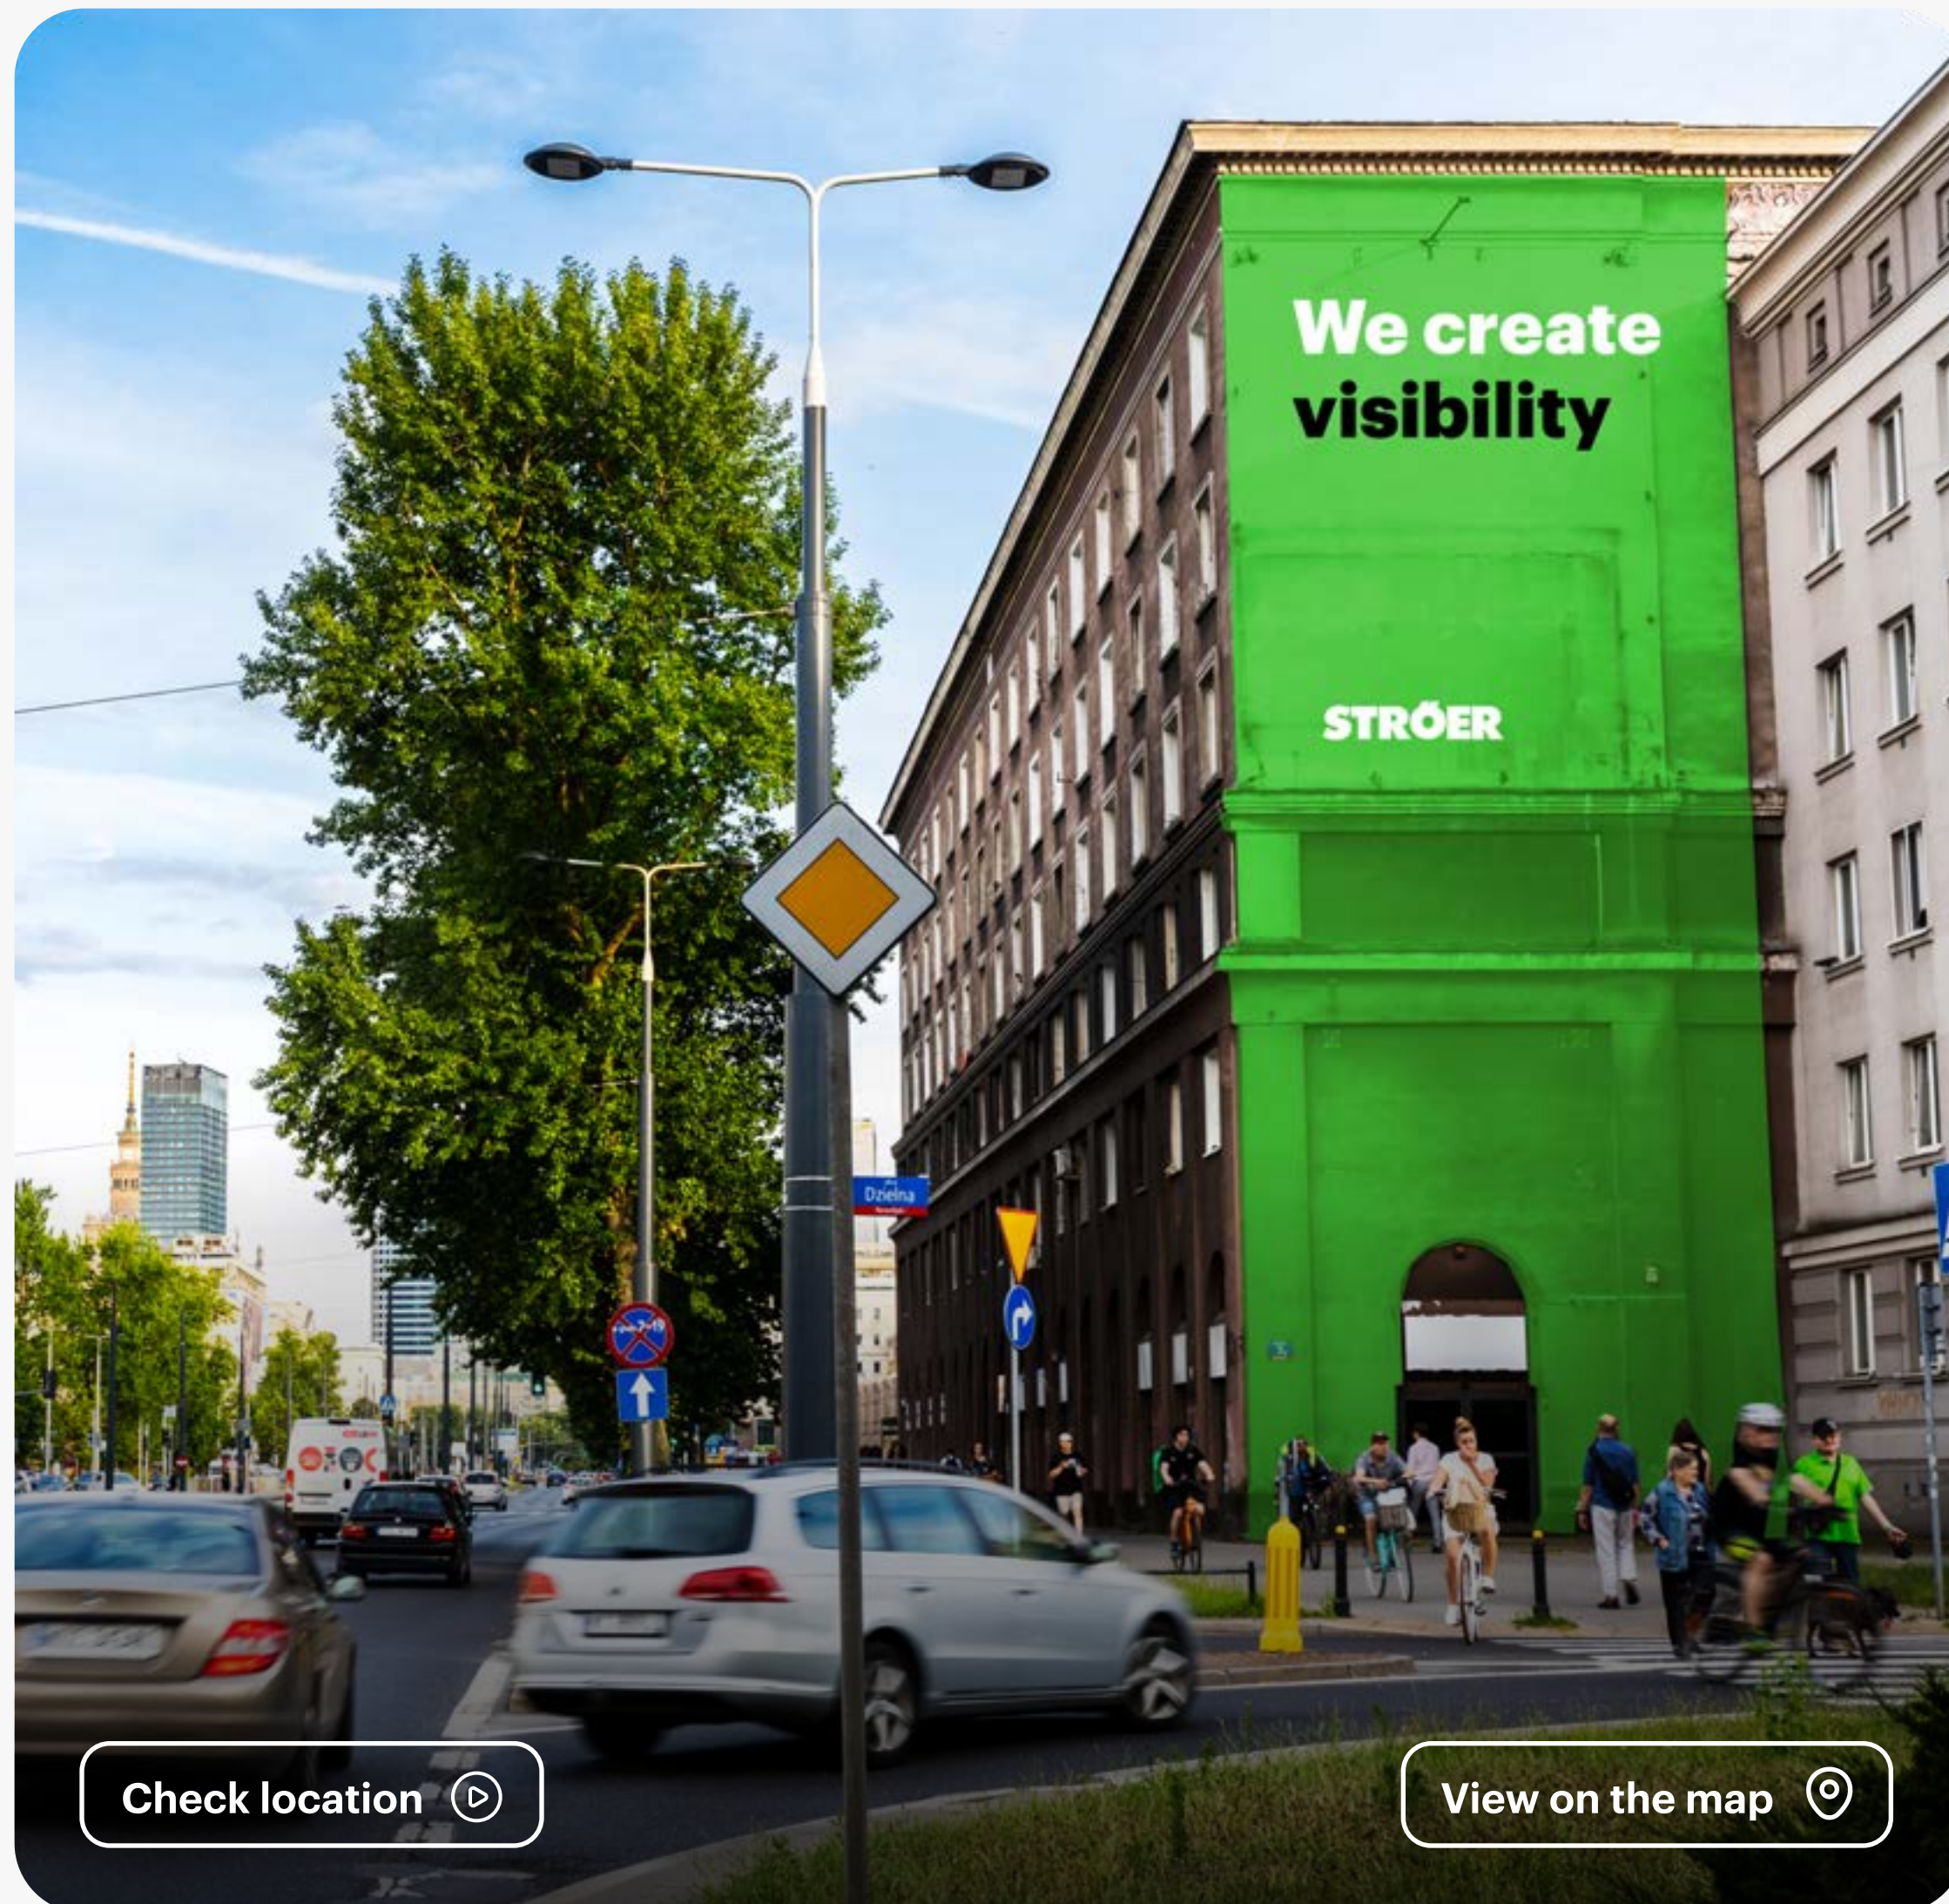

BlowUp Mural /Warsaw

Check location

View on the map

Jana Pawła /right /8562246

Location surroundings

Intersection of Dzielną Street and al. Jana Pawła II. Nearby, you will find: Powązki Cemetery, Westfield Arkadia Shopping Center, Krasiński Garden, Polin Museum of the History of Polish Jews, Inflancka Pool, the Old Town, restaurants and an important transportation artery of the city (bus stops, tram stops).

Address

ul. Dzielną 7b

Type of material

mural

Measurements

7,0 m x 16,0 m

Size

112,0 m²

List price

TBC

VAC (contacts)⁽¹⁾

1 001 000 /monthly

⁽¹⁾ Source data: TBD

For more information, contact: (22) 444-26-00, biuro@stroer.pl

STRÖER