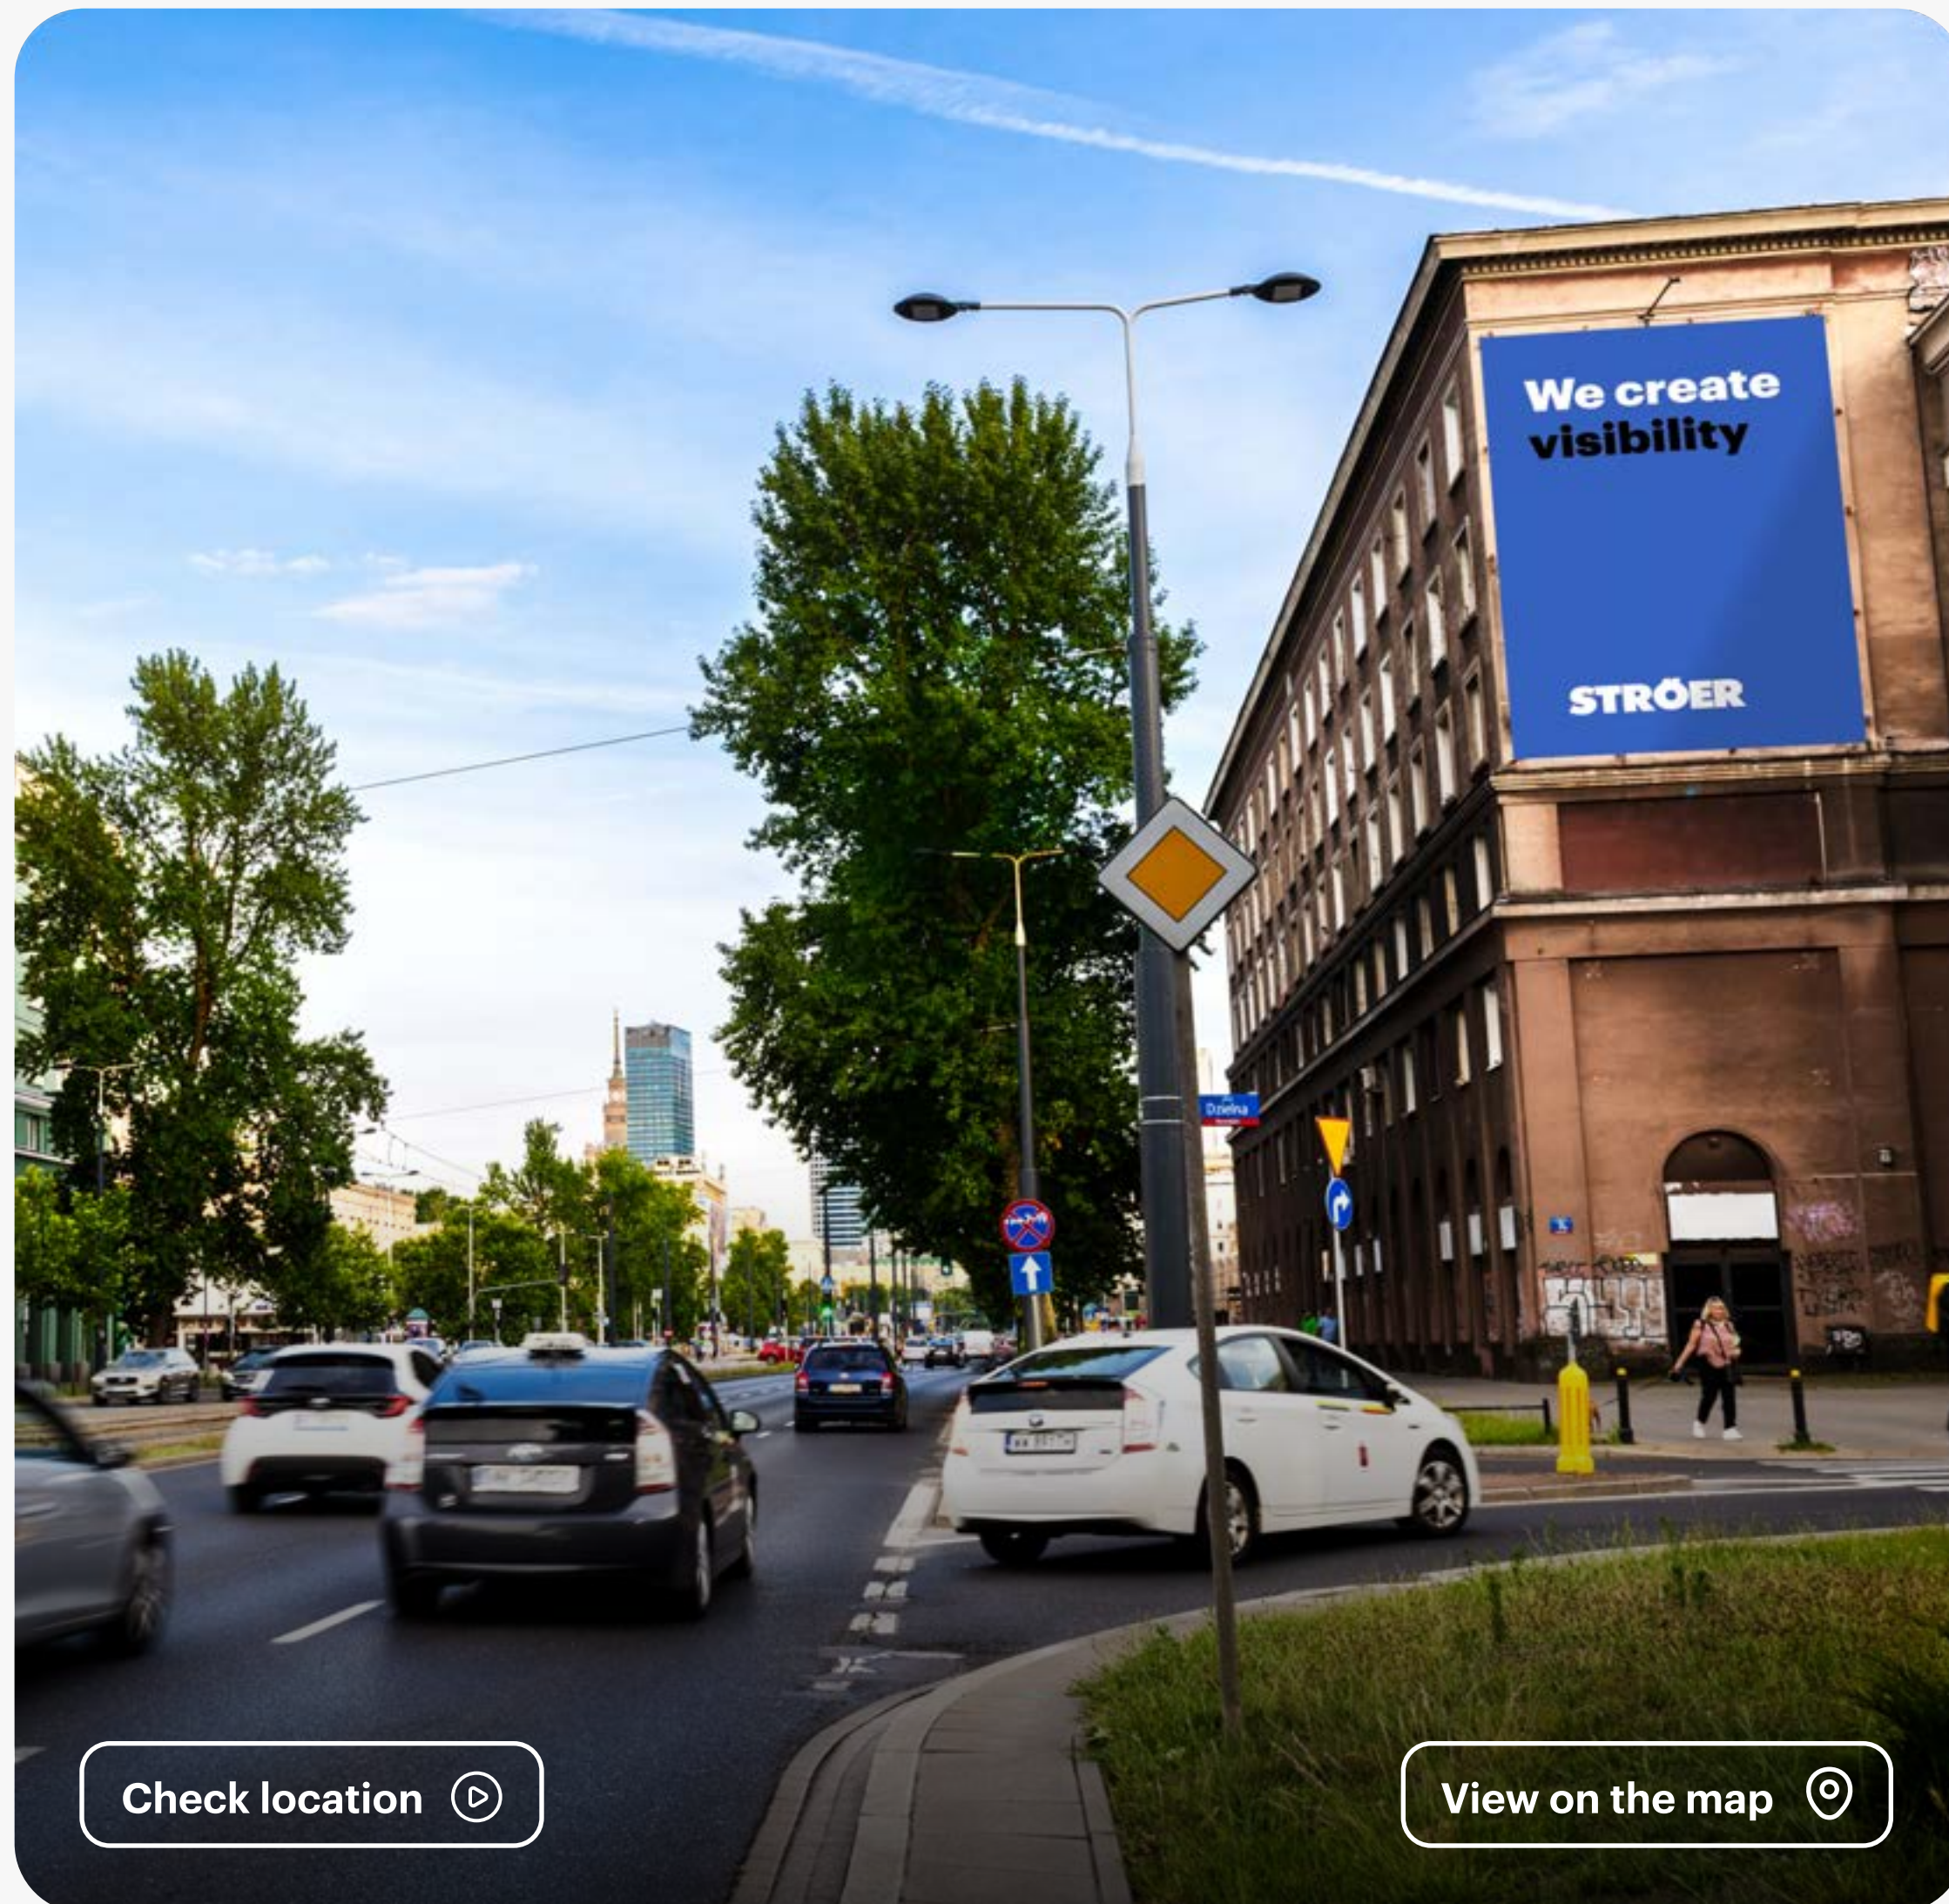

BlowUp Standard /Warsaw

Jana Pawła /right /8560732

Location surroundings

Intersection of Dzielna Street and al. Jana Pawła II. Nearby, you will find: Powązki Cemetery, Westfield Arkadia Shopping Center, Krasiński Garden, Polin Museum of the History of Polish Jews, Inflancka Pool, the Old Town, restaurants and an important transportation artery of the city (bus stops, tram stops).

Address

ul. Dzielna 7b

Type of material

vinyl

Measurements

6,0 m x 8,0 m

Size

48,0 m²

List price

70 000 PLN

VAC (contacts)⁽¹⁾

1 001 000 /monthly

⁽¹⁾ Source data: TBD

Check location

View on the map

For more information, contact: (22) 444-26-00, biuro@stroer.pl

STRÖER