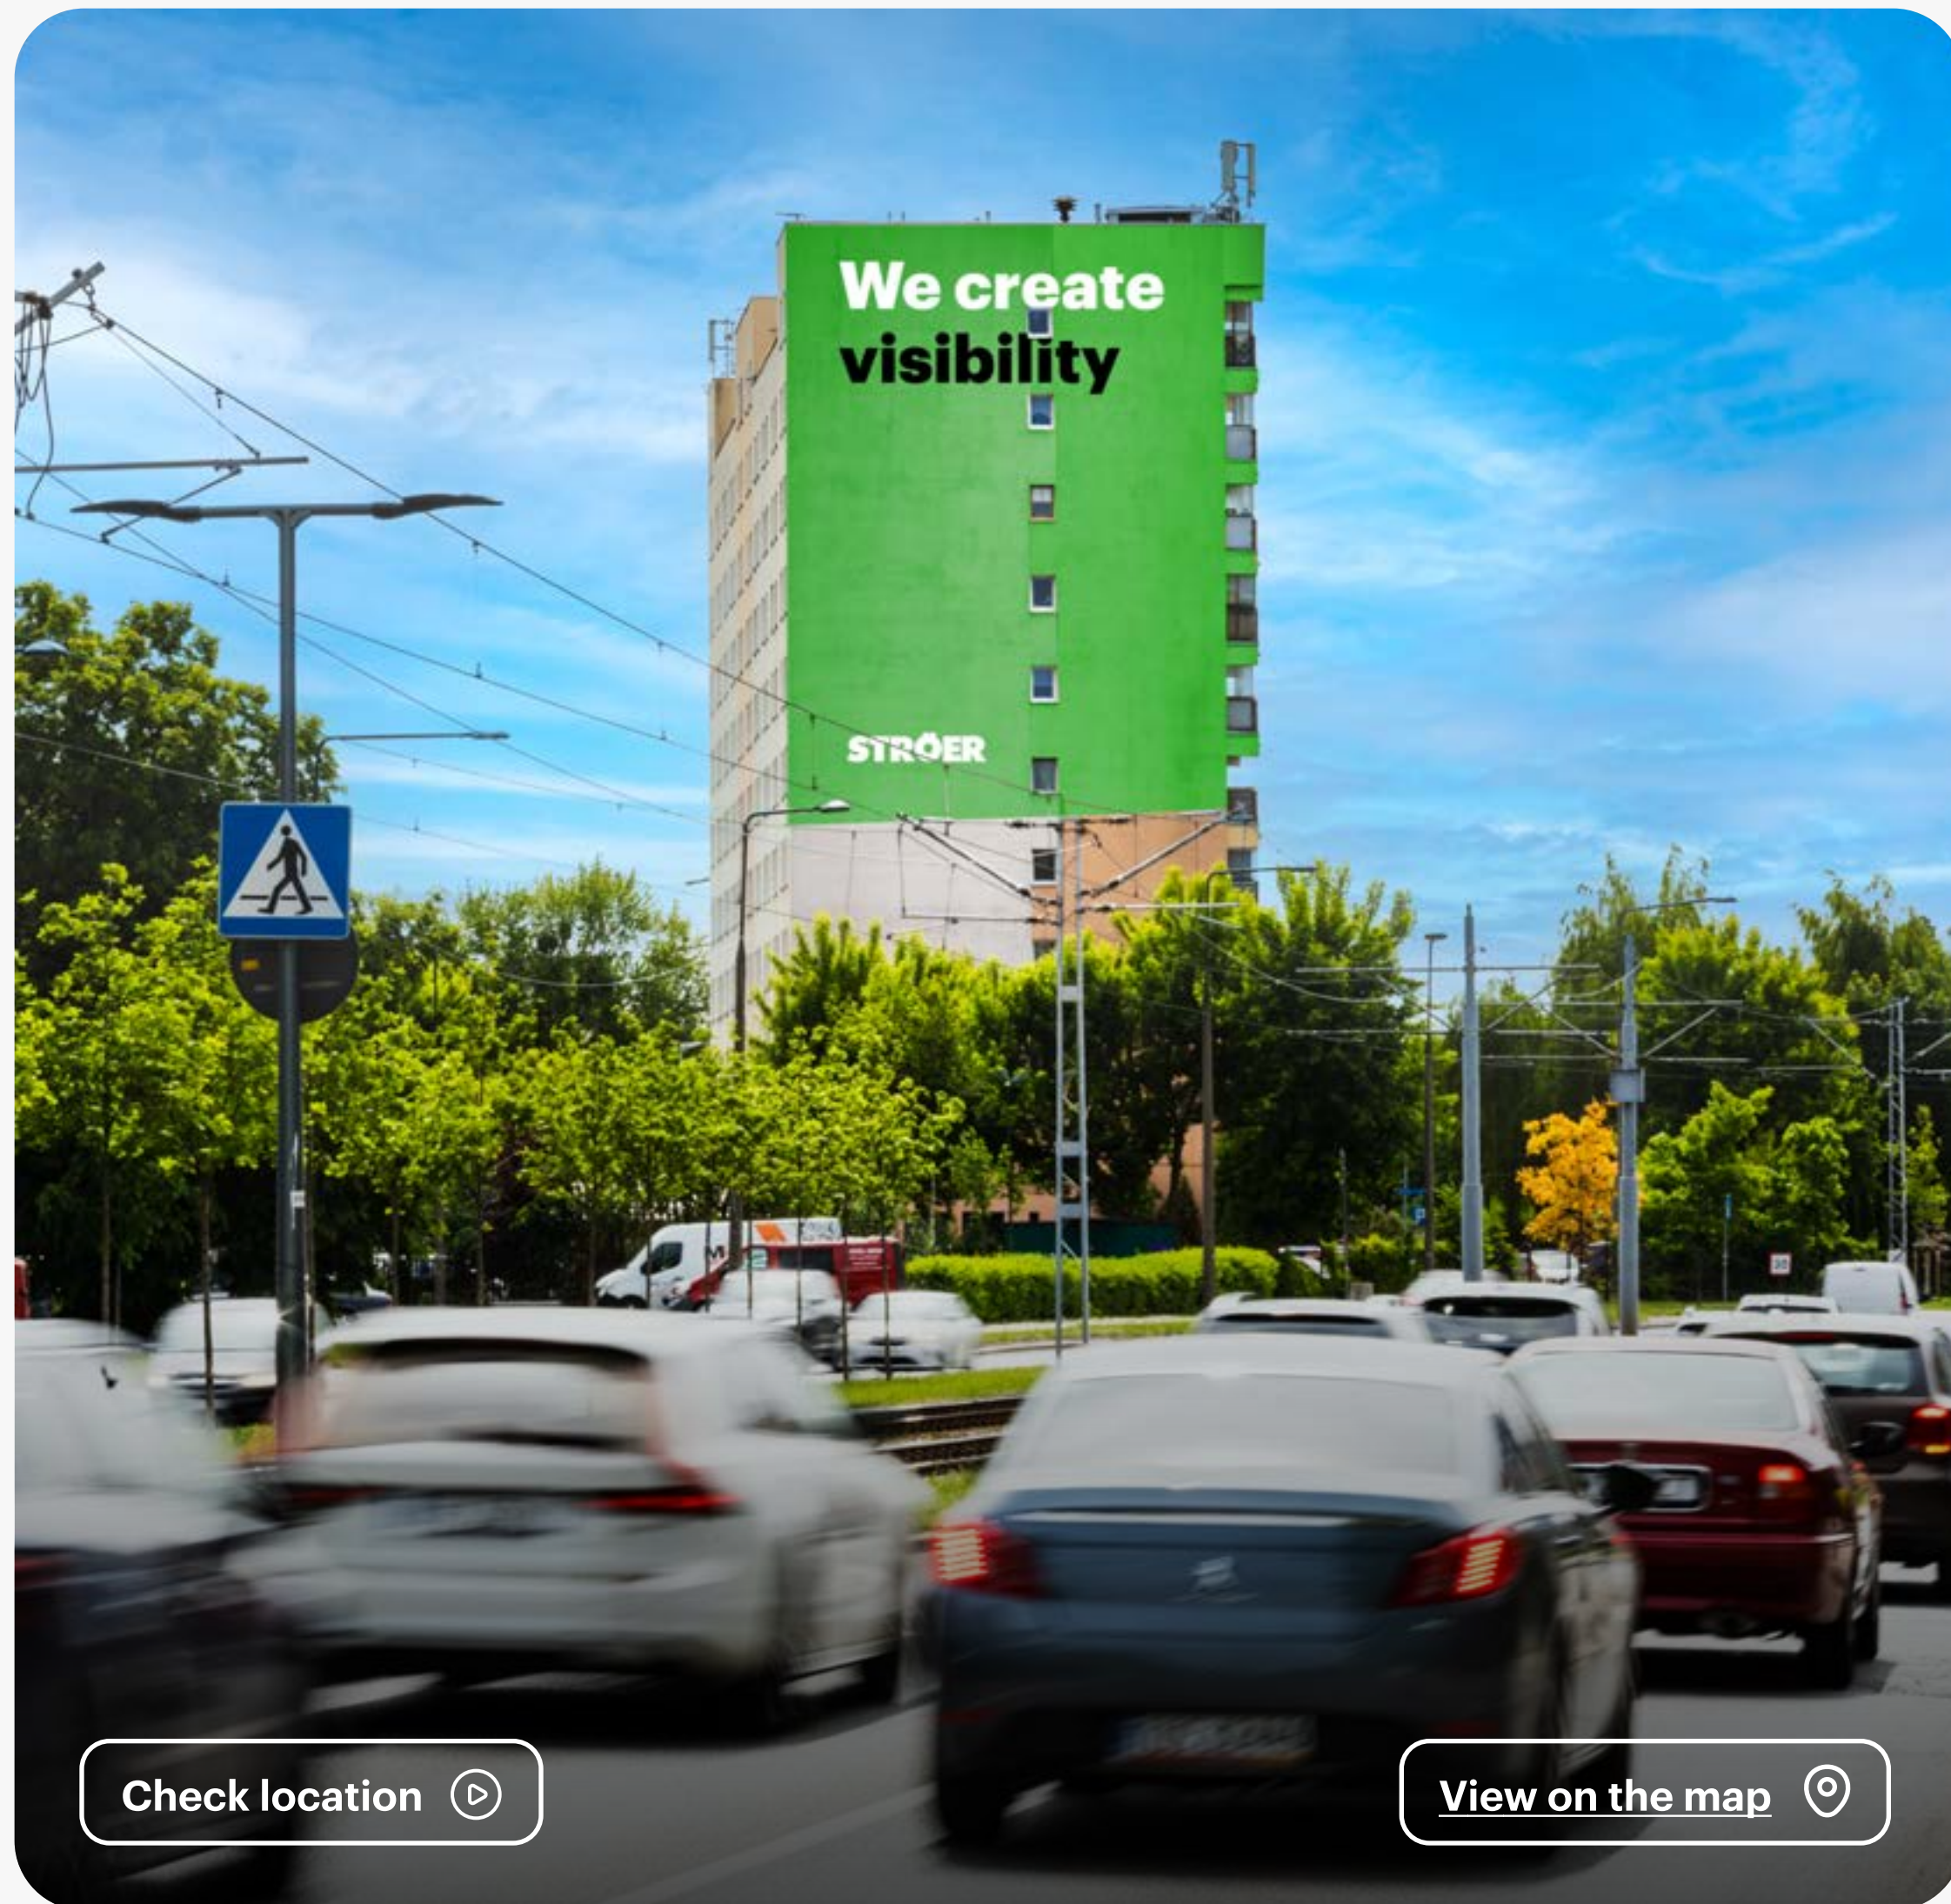

List price

TBC

VAC (contacts)⁽¹⁾

3 690 000 /monthly

⁽¹⁾ Source data: TBD

For more information, contact: (22) 444-26-00, biuro@stroer.pl

STROER

BlowUp Mural /Warsaw