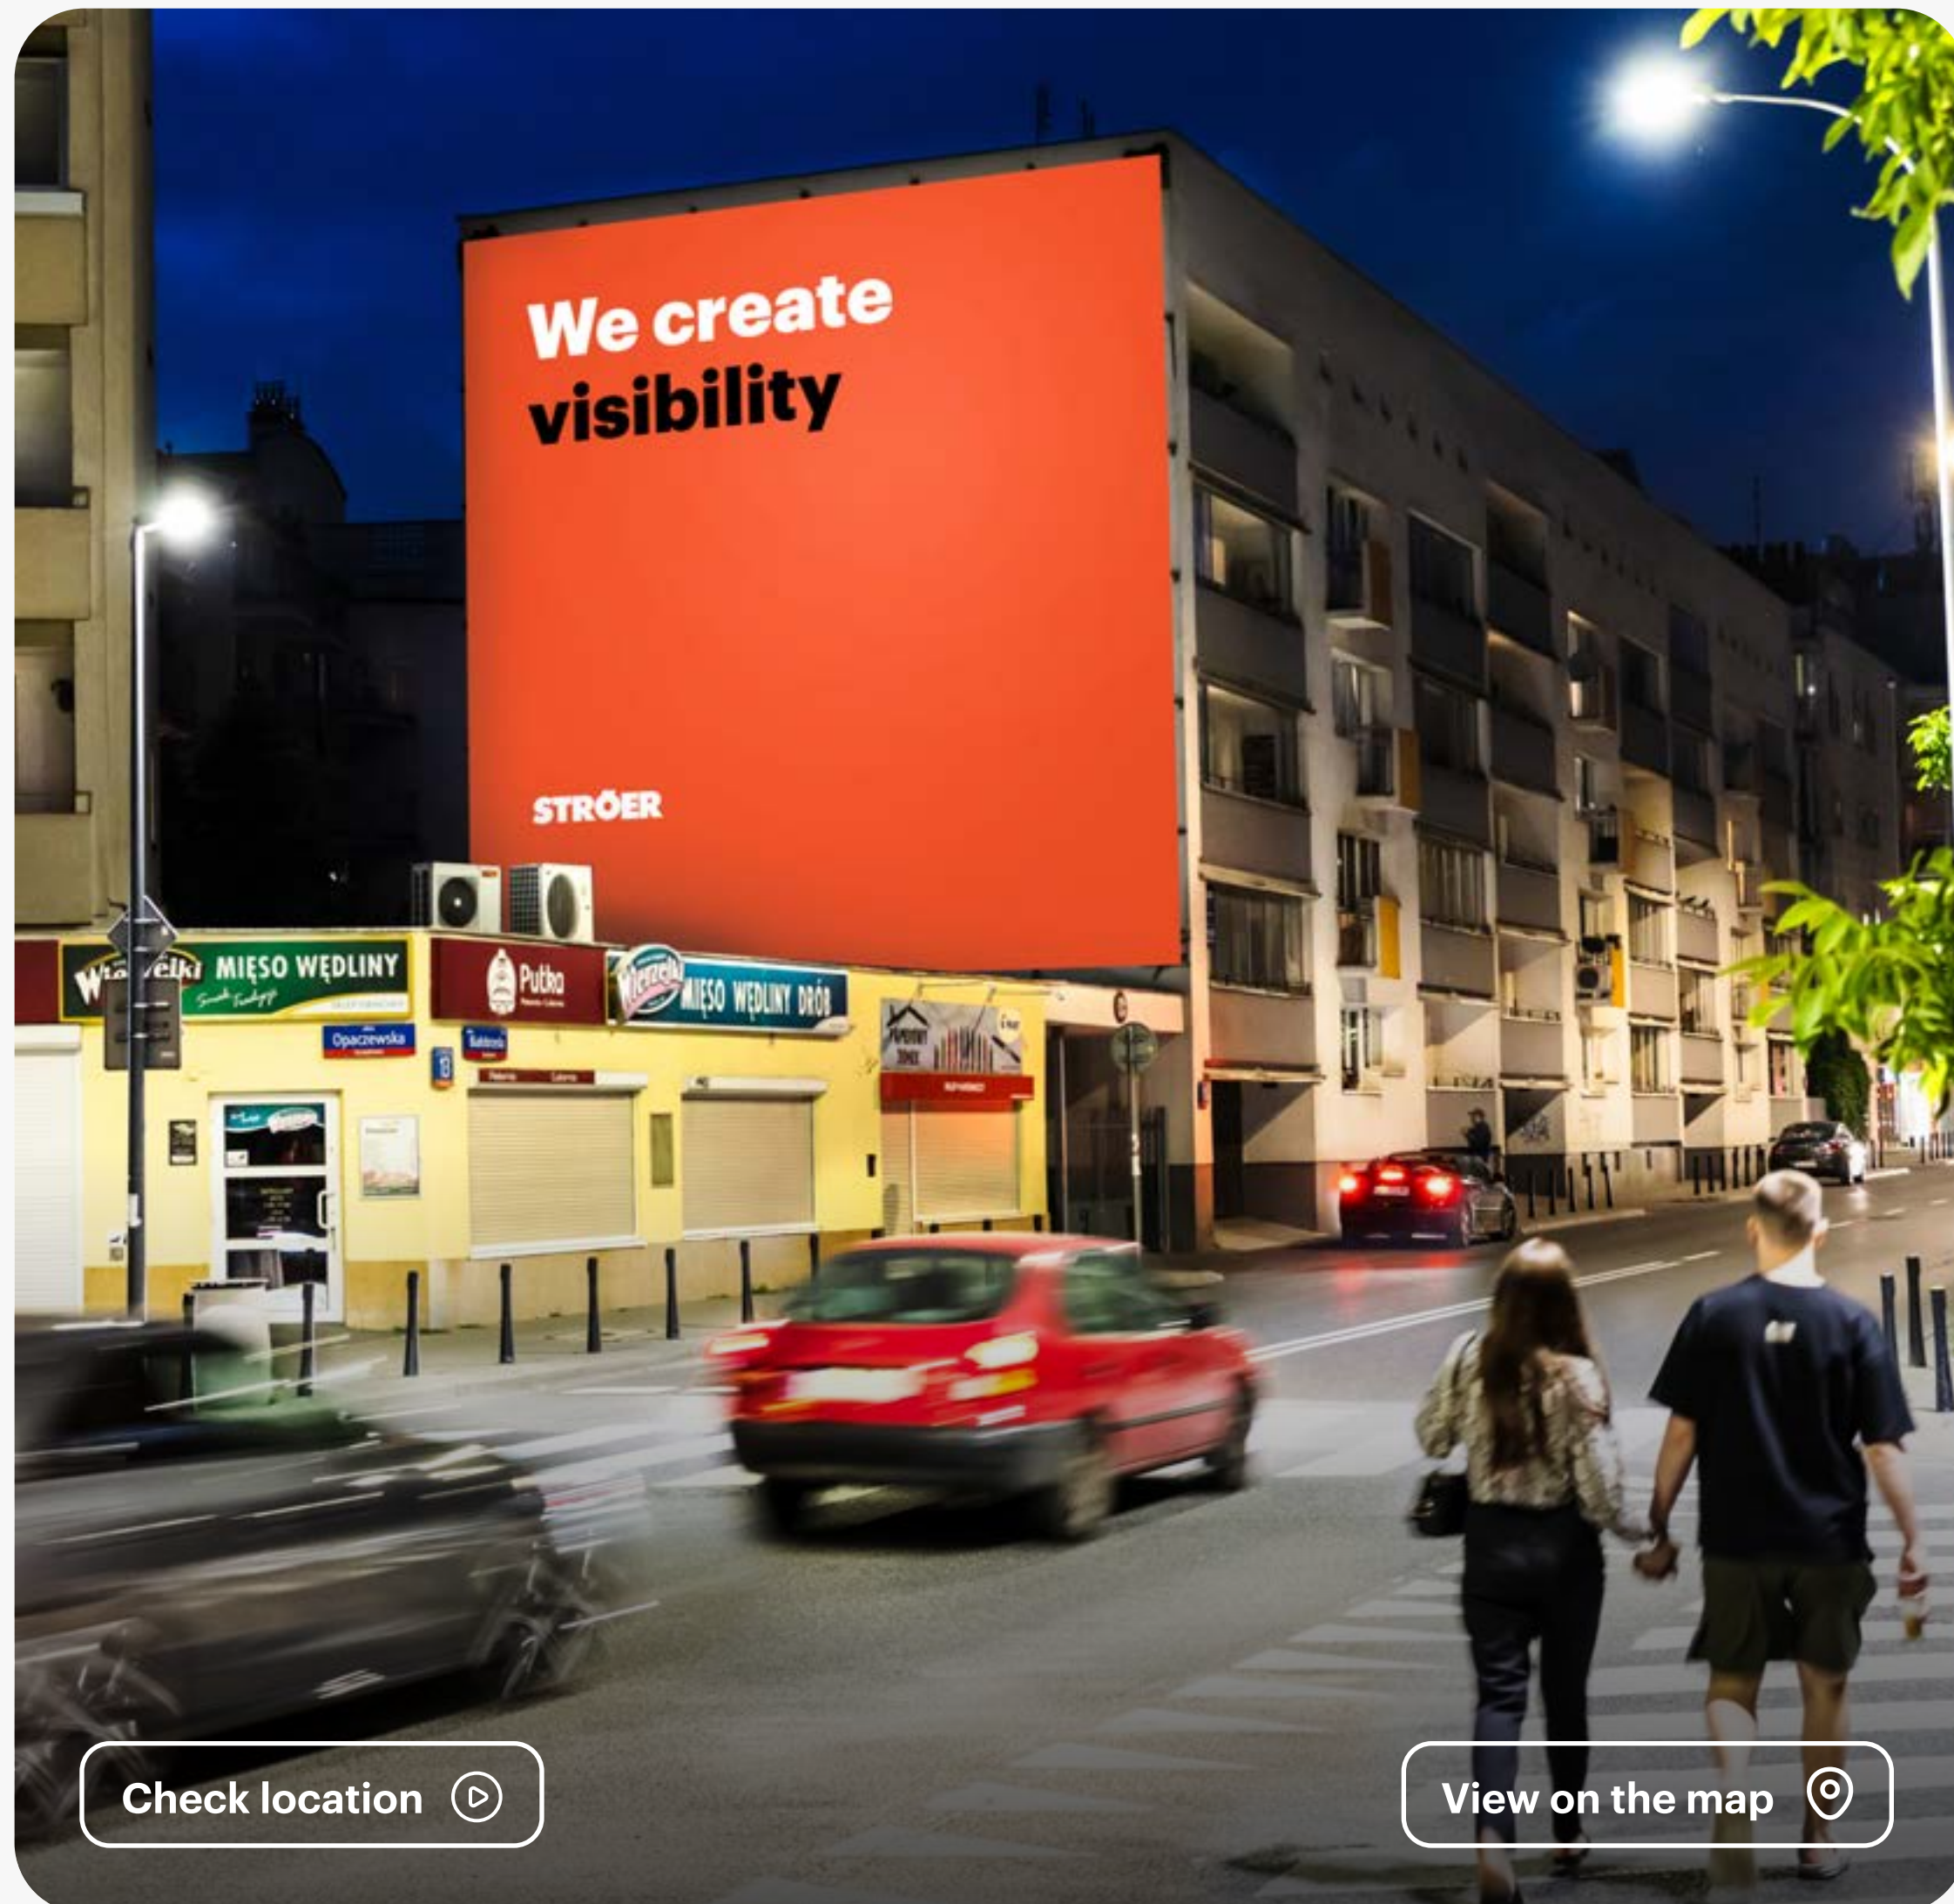

[Check location](#)

[View on the map](#)

Białobrzeska /8561089

Location surroundings

On Białobrzeska Street, between Dunajecka and Opaczewska Streets. Nearby, you will find: Szczęśliwice Park, Łazienki Park, National Library, Pole Mokotowskie, hotels, restaurants and an important transportation artery of the city (bus stops, tram stops, metro).

Address

ul. Białobrzeska 13a

Type of material

vinyl

Measurements

11,0 m x 11,0 m

Size

121,0 m²

List price

65 000 PLN

VAC (contacts)⁽¹⁾

373 000 /monthly

⁽¹⁾ Source data: TBD

For more information, contact: (22) 444-26-00, biuro@stroer.pl

STRÖER