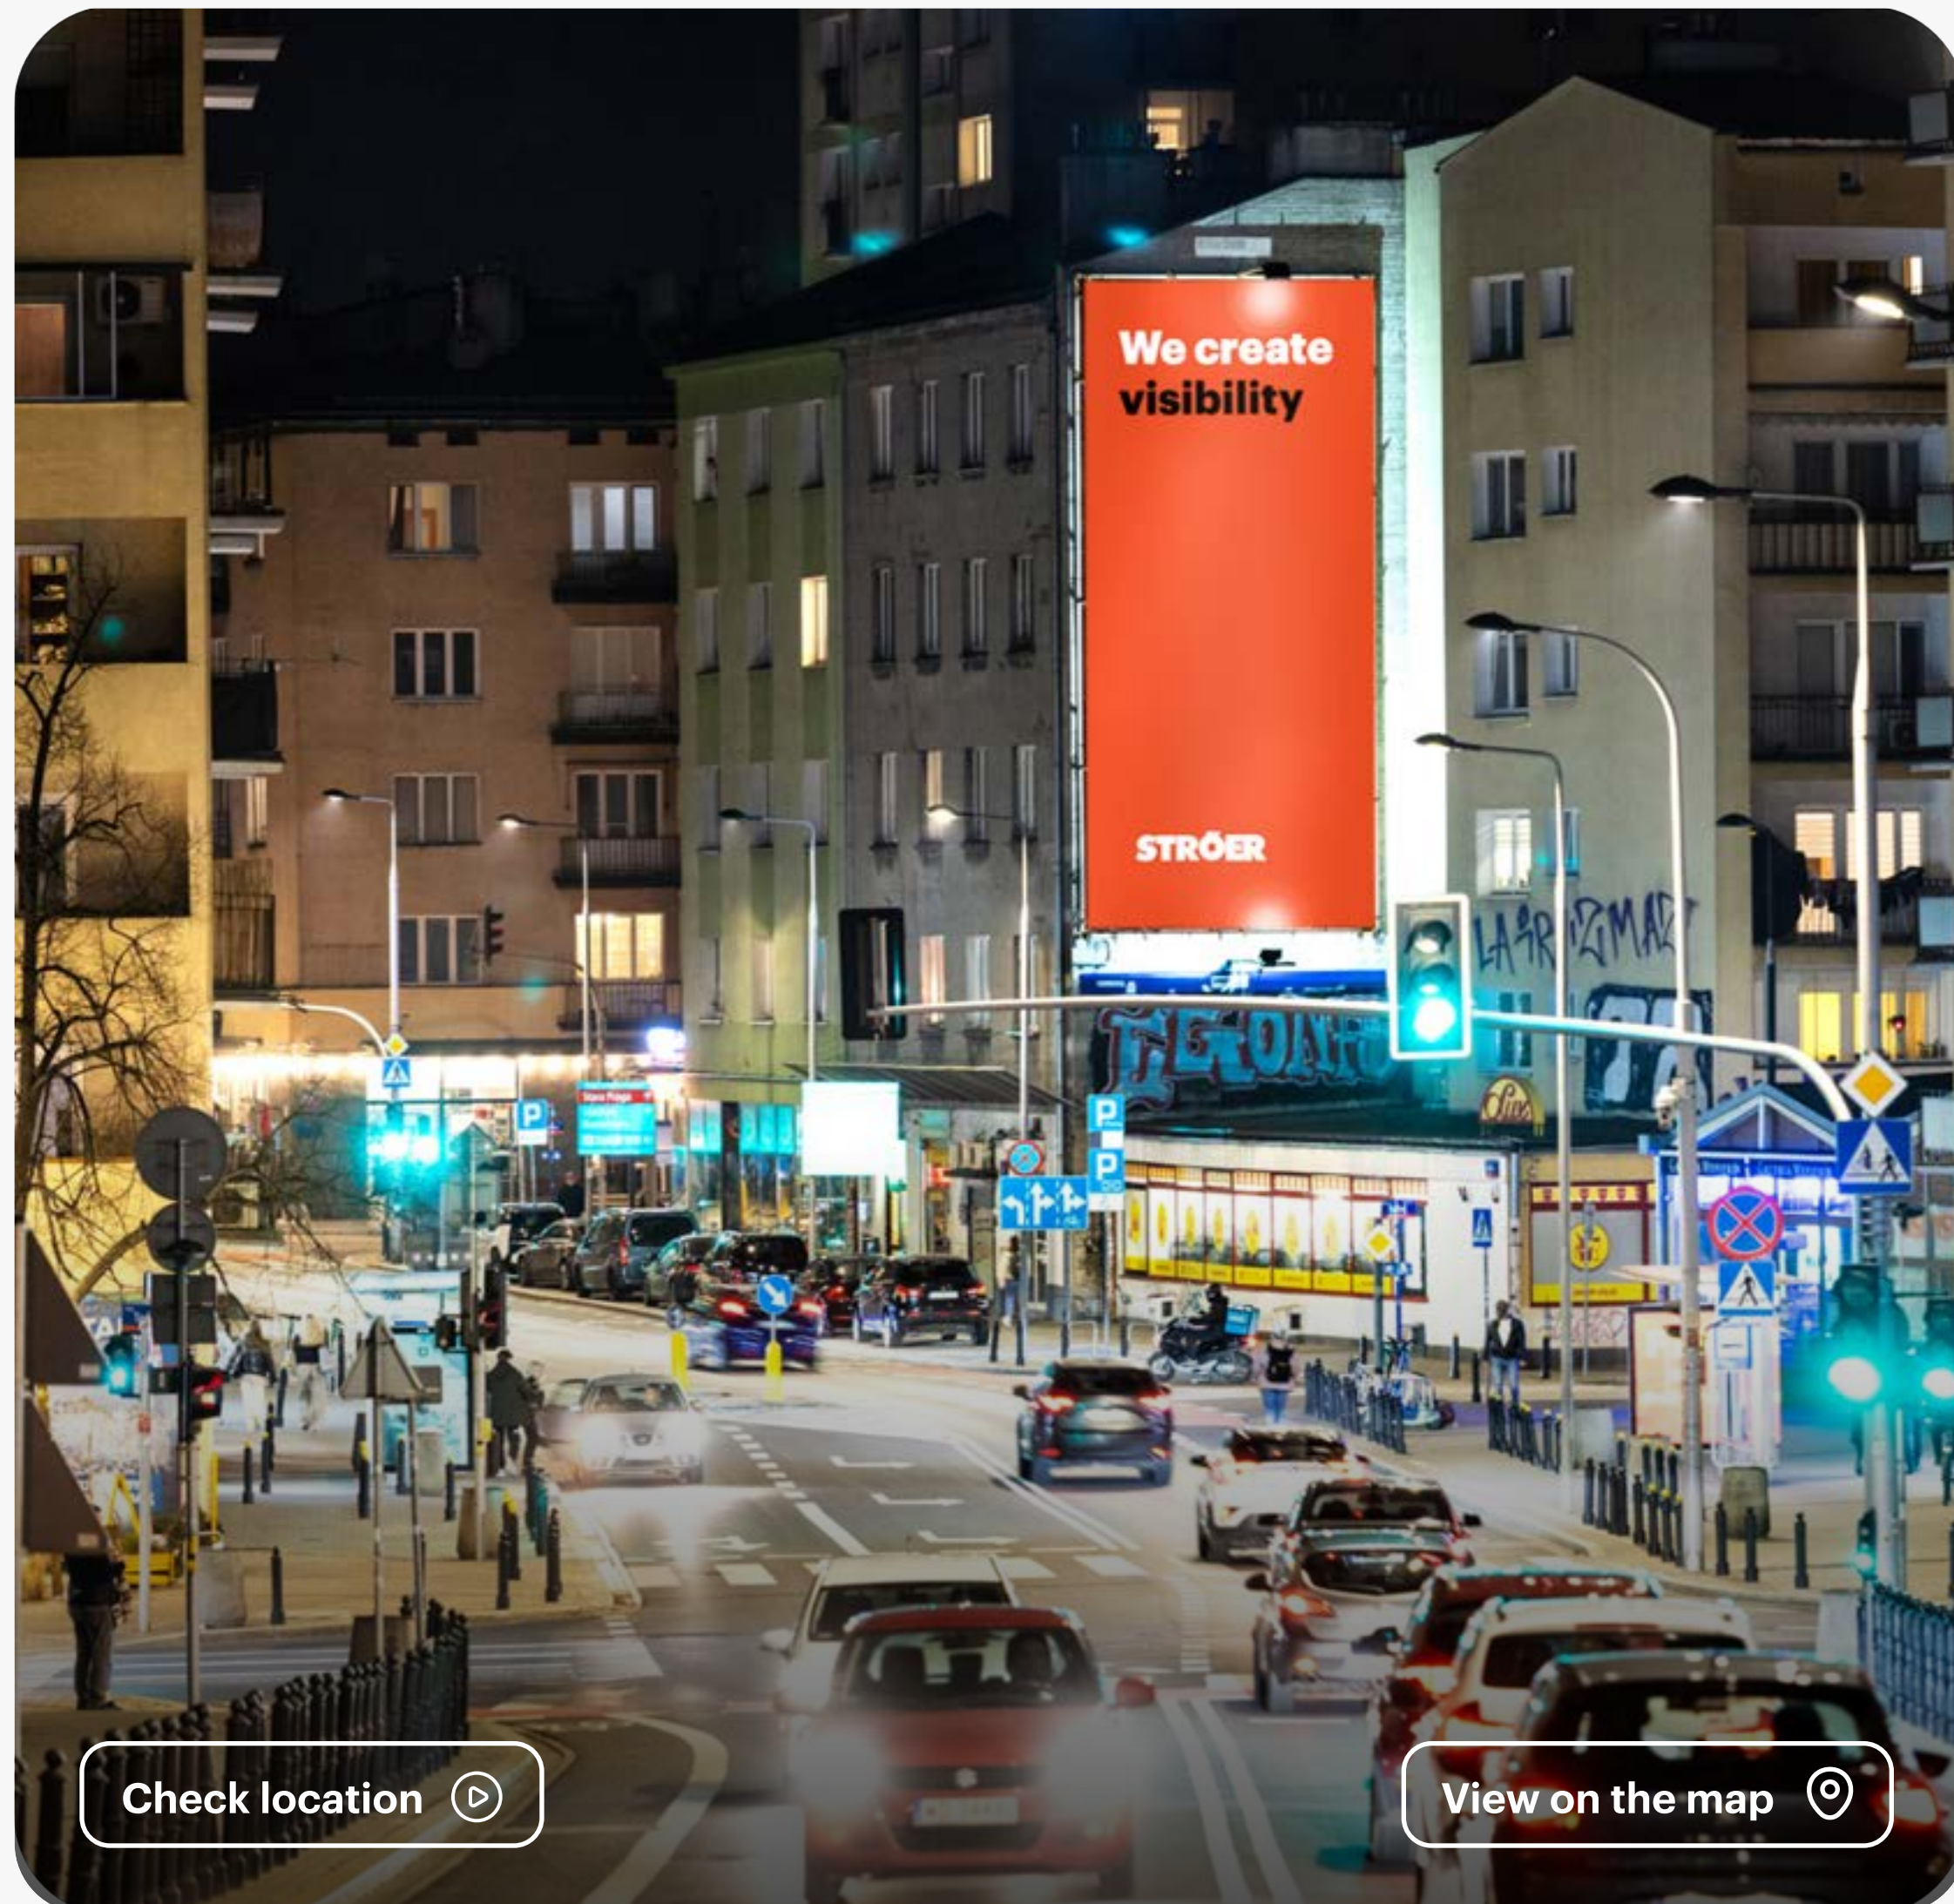

DNI
OTWARTE!
GODZ. 11:00-16:00
17-18.IX
ul. Chrzanowskiego 2

www.profbud.info

PROFBUD

Check location 

View on the map 

Tamka /8523097

Location surroundings

On Tamka Street, between Dobra and Solec Streets. Nearby, you will find: Elektrownia Powiśle, Boulevards, Kopernik Shopping Center, numerous restaurants and service points and an important transportation artery of the capital (bus stops, metro).