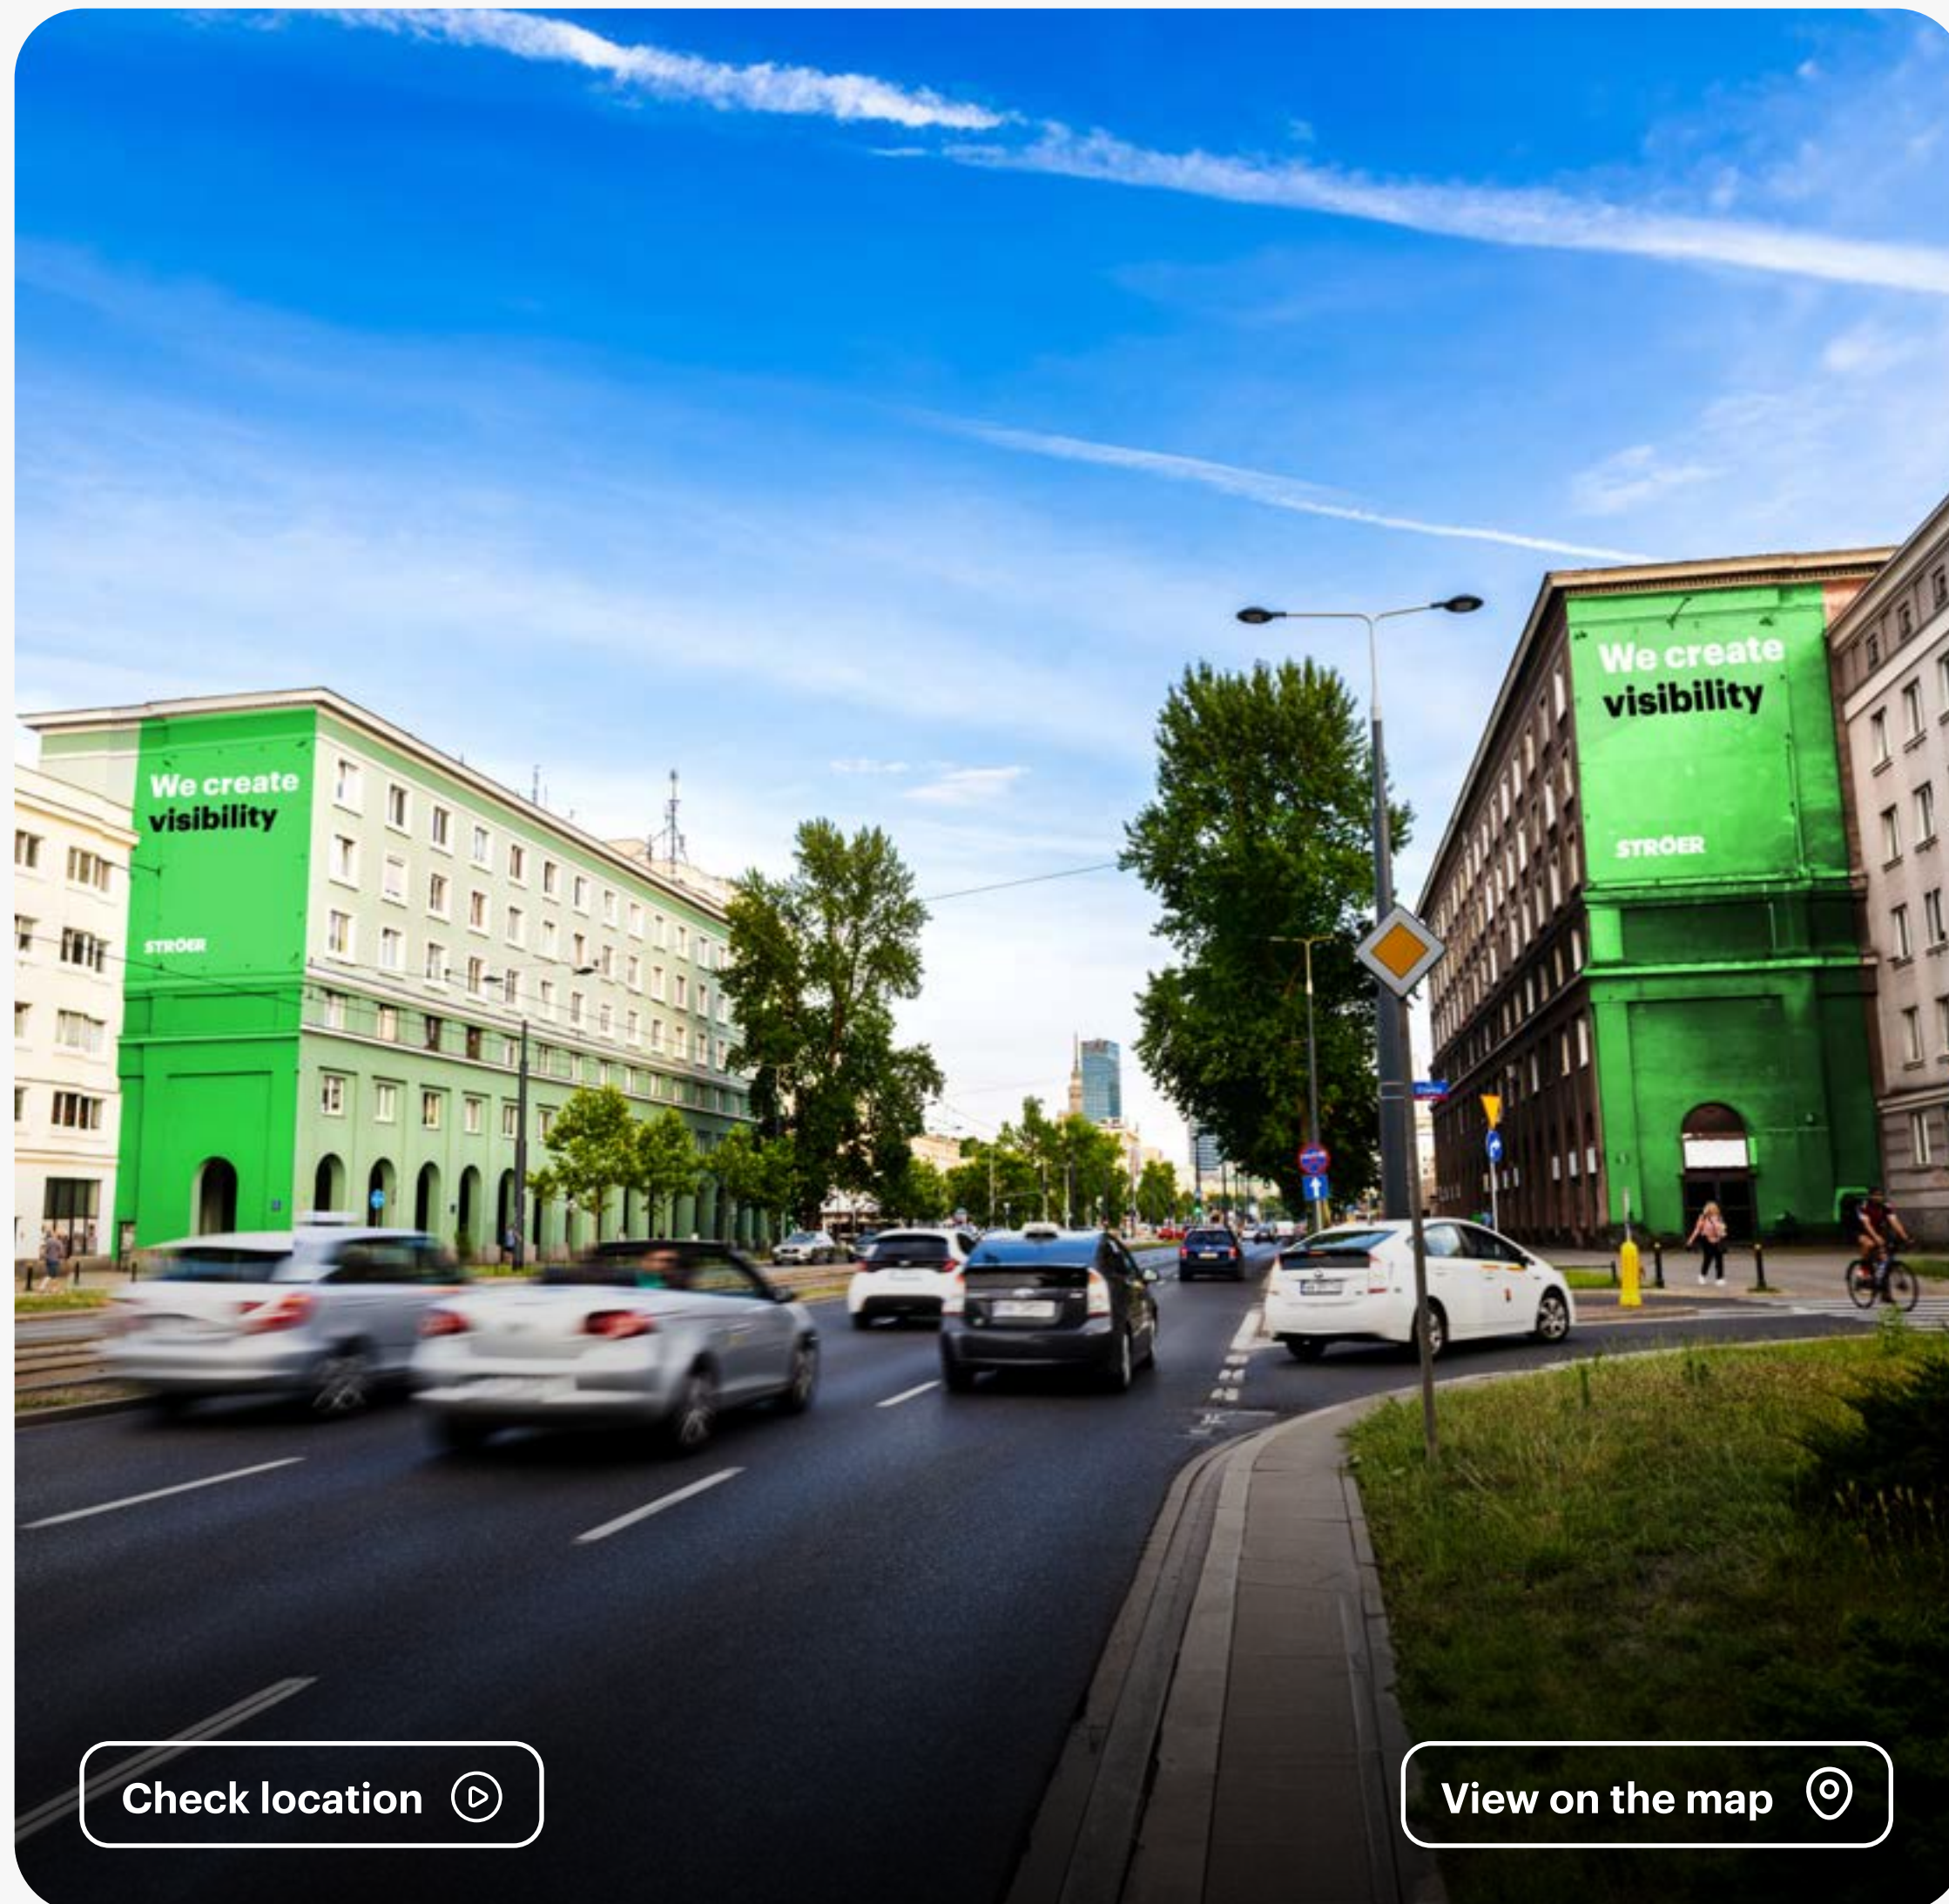

Dzielna /8562246 /8562204

Location surroundings

Intersection of Dzielna Street and al. Jana Pawła II. Nearby, you will find: Powązki Cemetery, Westfield Arkadia Shopping Center, Krasiński Garden, Polin Museum of the History of Polish Jews, Inflancka Pool, the Old Town, restaurants and an important transportation artery of the city (bus stops, tram stops).