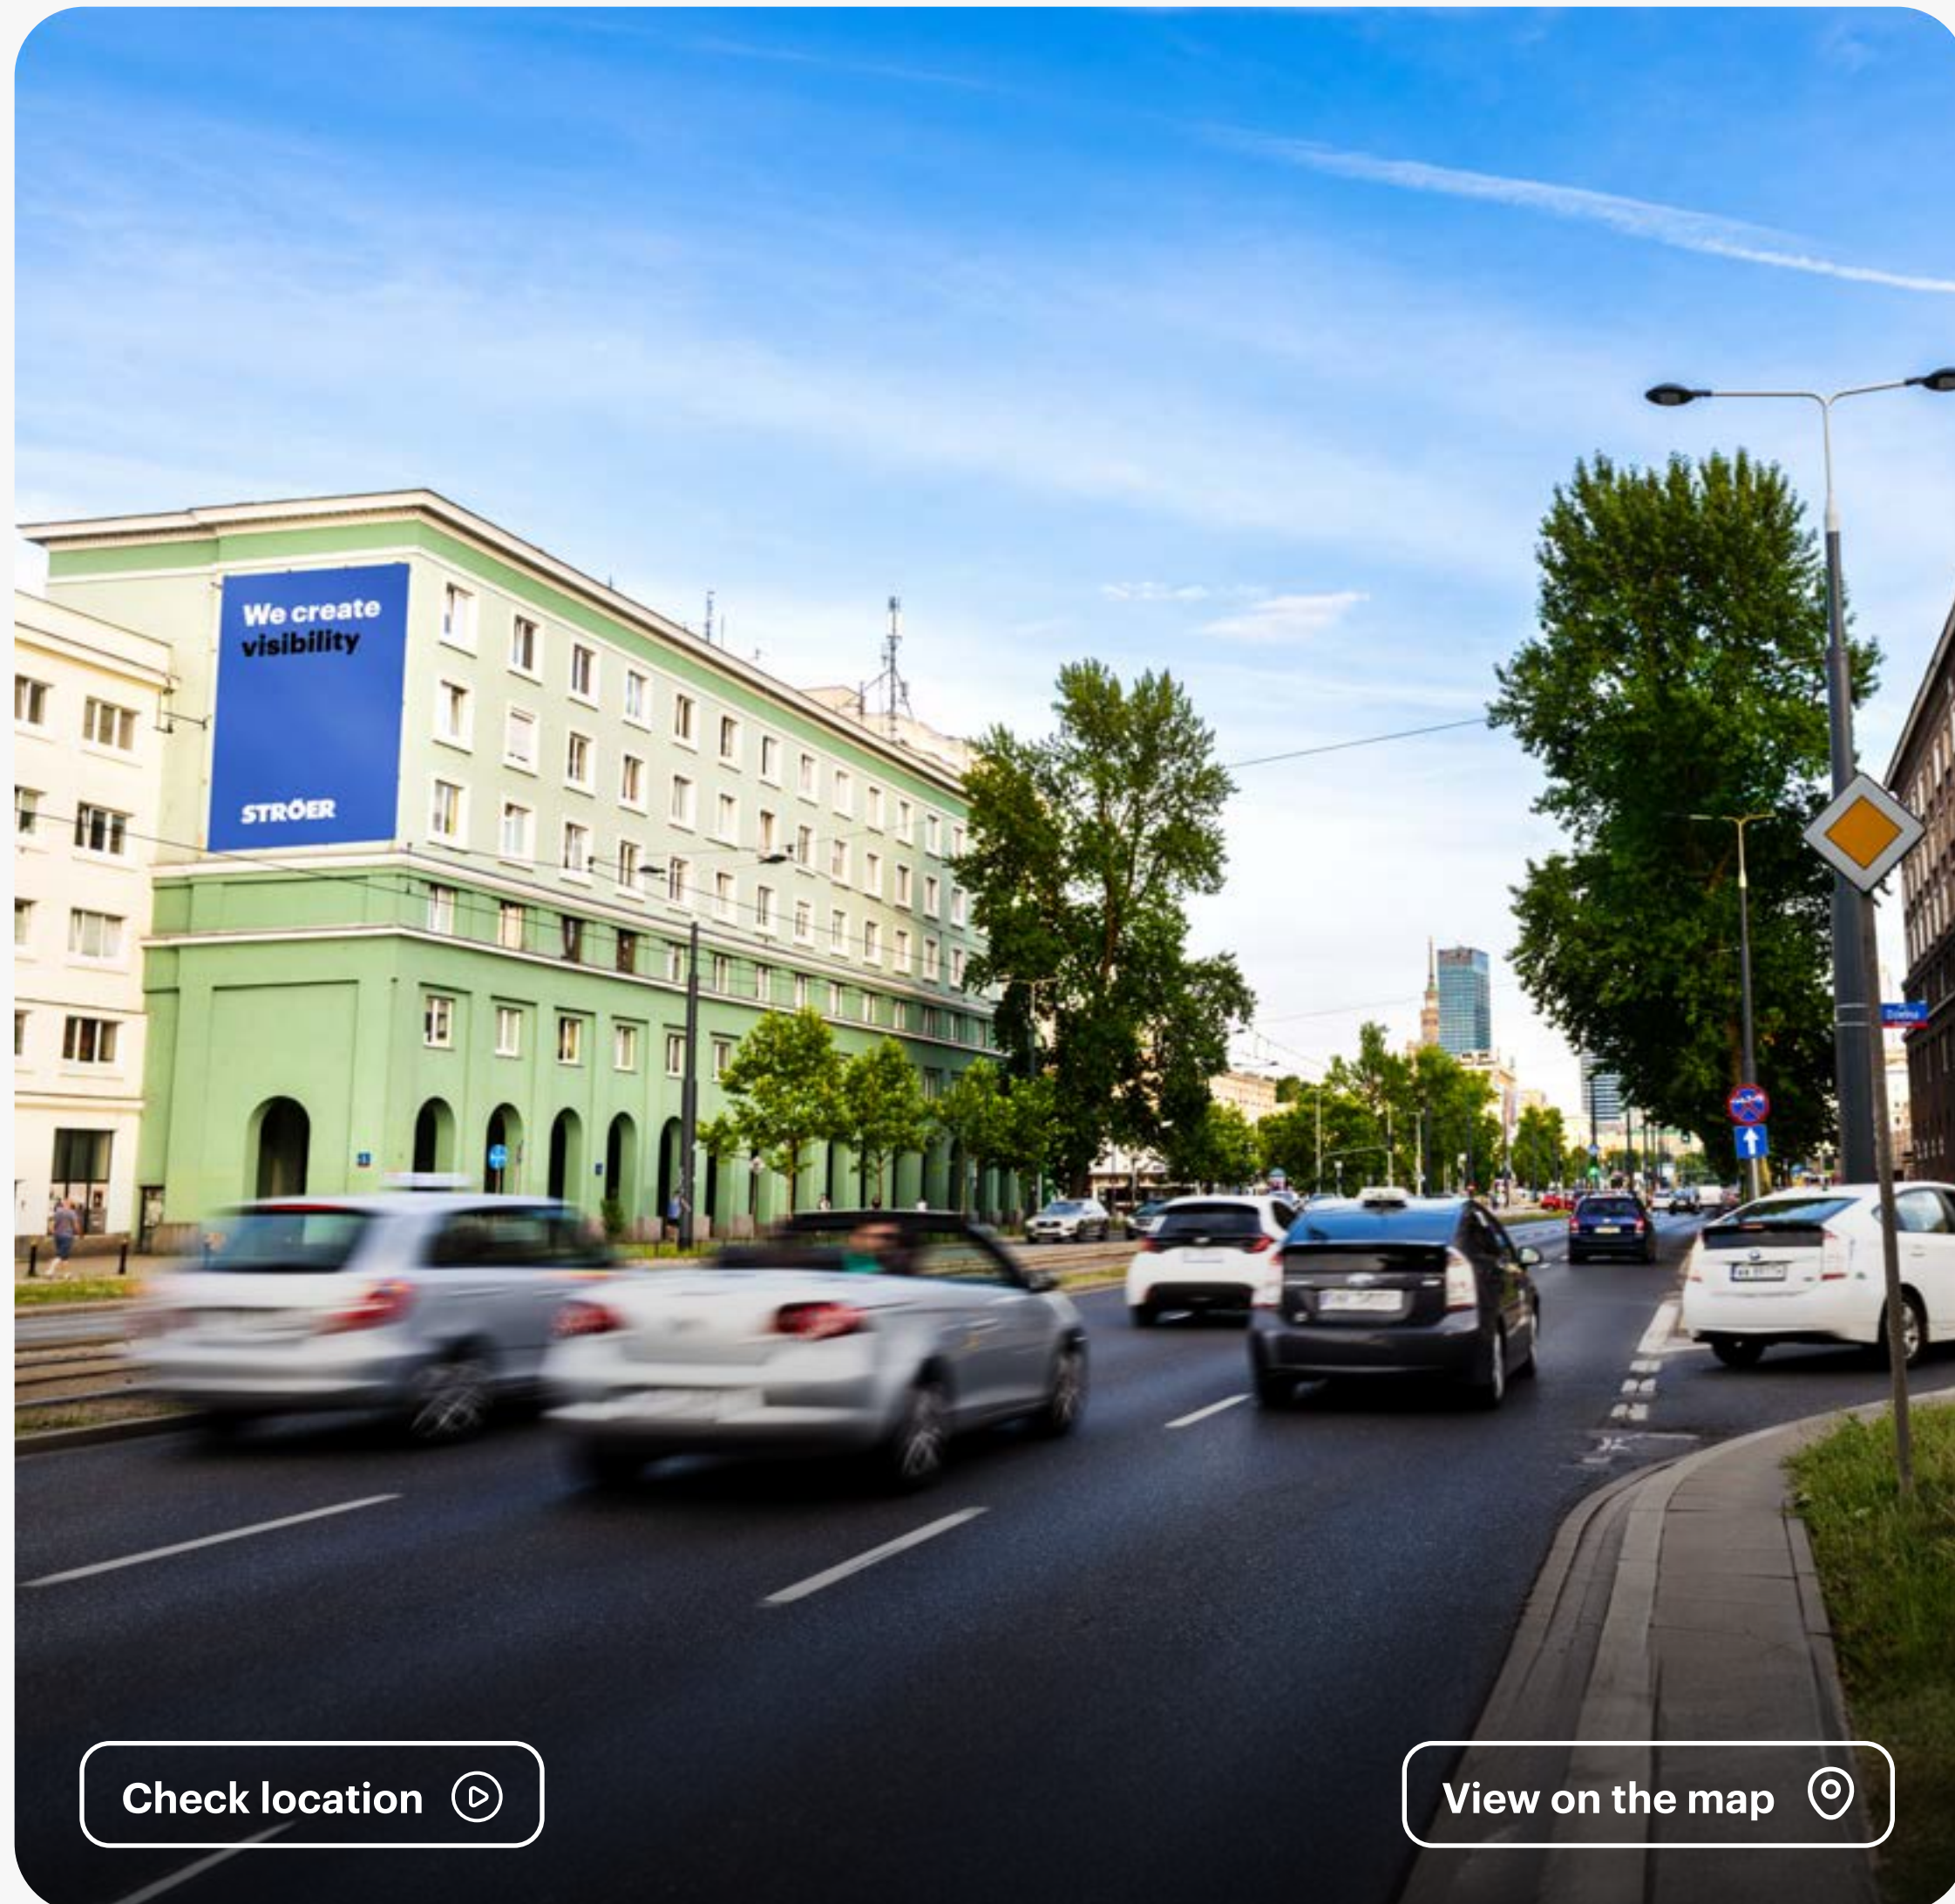

BlowUp Standard /Warsaw

Check location

View on the map

Jana Pawła /left /8562203

Location surroundings

Intersection of Dzielna Street and al. Jana Pawła II. Nearby, you will find: Powązki Cemetery, Westfield Arkadia Shopping Center, Krasiński Garden, Polin Museum of the History of Polish Jews, Inflancka Pool, the Old Town, restaurants and an important transportation artery of the city (bus stops, tram stops).

Address

ul. Dzielna 7a

Type of material

vinyl

Measurements

6,0 m x 8,0 m

Size

48,0 m²

List price

70 000 PLN

VAC (contacts)⁽¹⁾

768 000 /monthly

⁽¹⁾ Source data: TBD

For more information, contact: (22) 444-26-00, biuro@stroer.pl

STRÖER