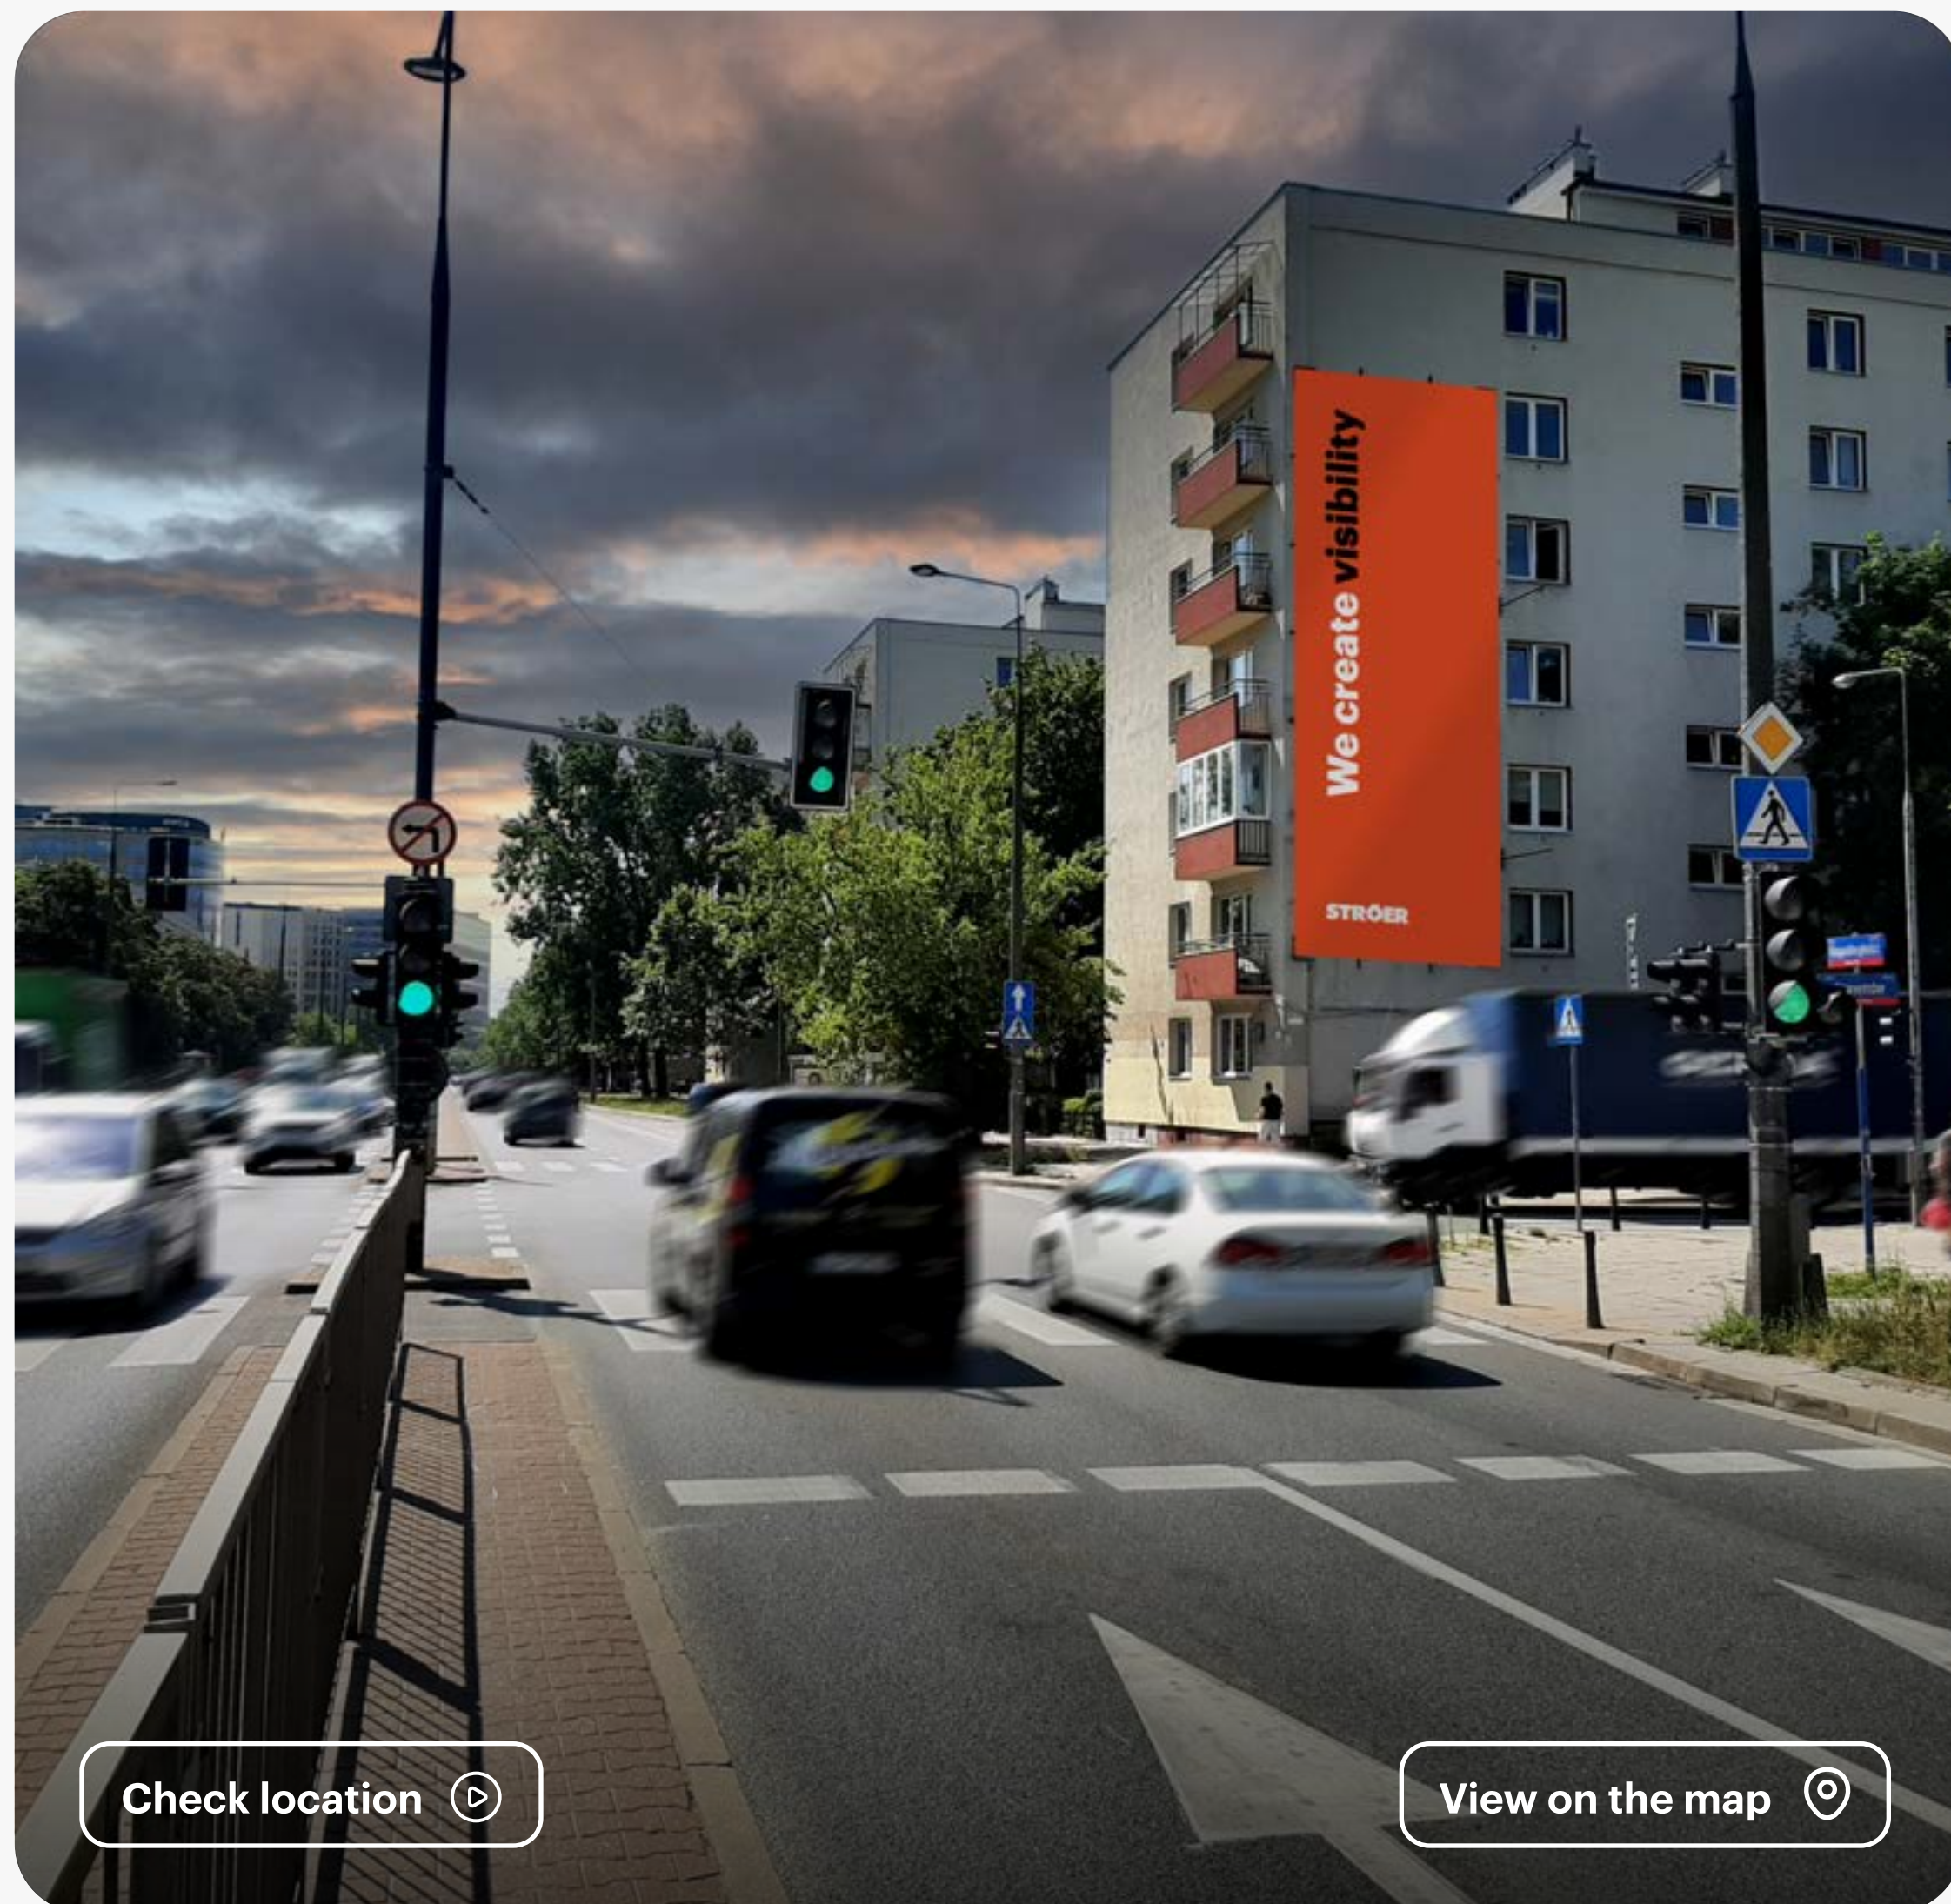

Niepodległości /8560722

Location surroundings

At the intersection of al. Niepodległości and Ksawerów Street. Nearby, you will find: Warszawianka Water Park, Arkadia Park, Telewizja Polska, numerous service points and an important transportation artery of the city (bus stops, tram stops, metro).