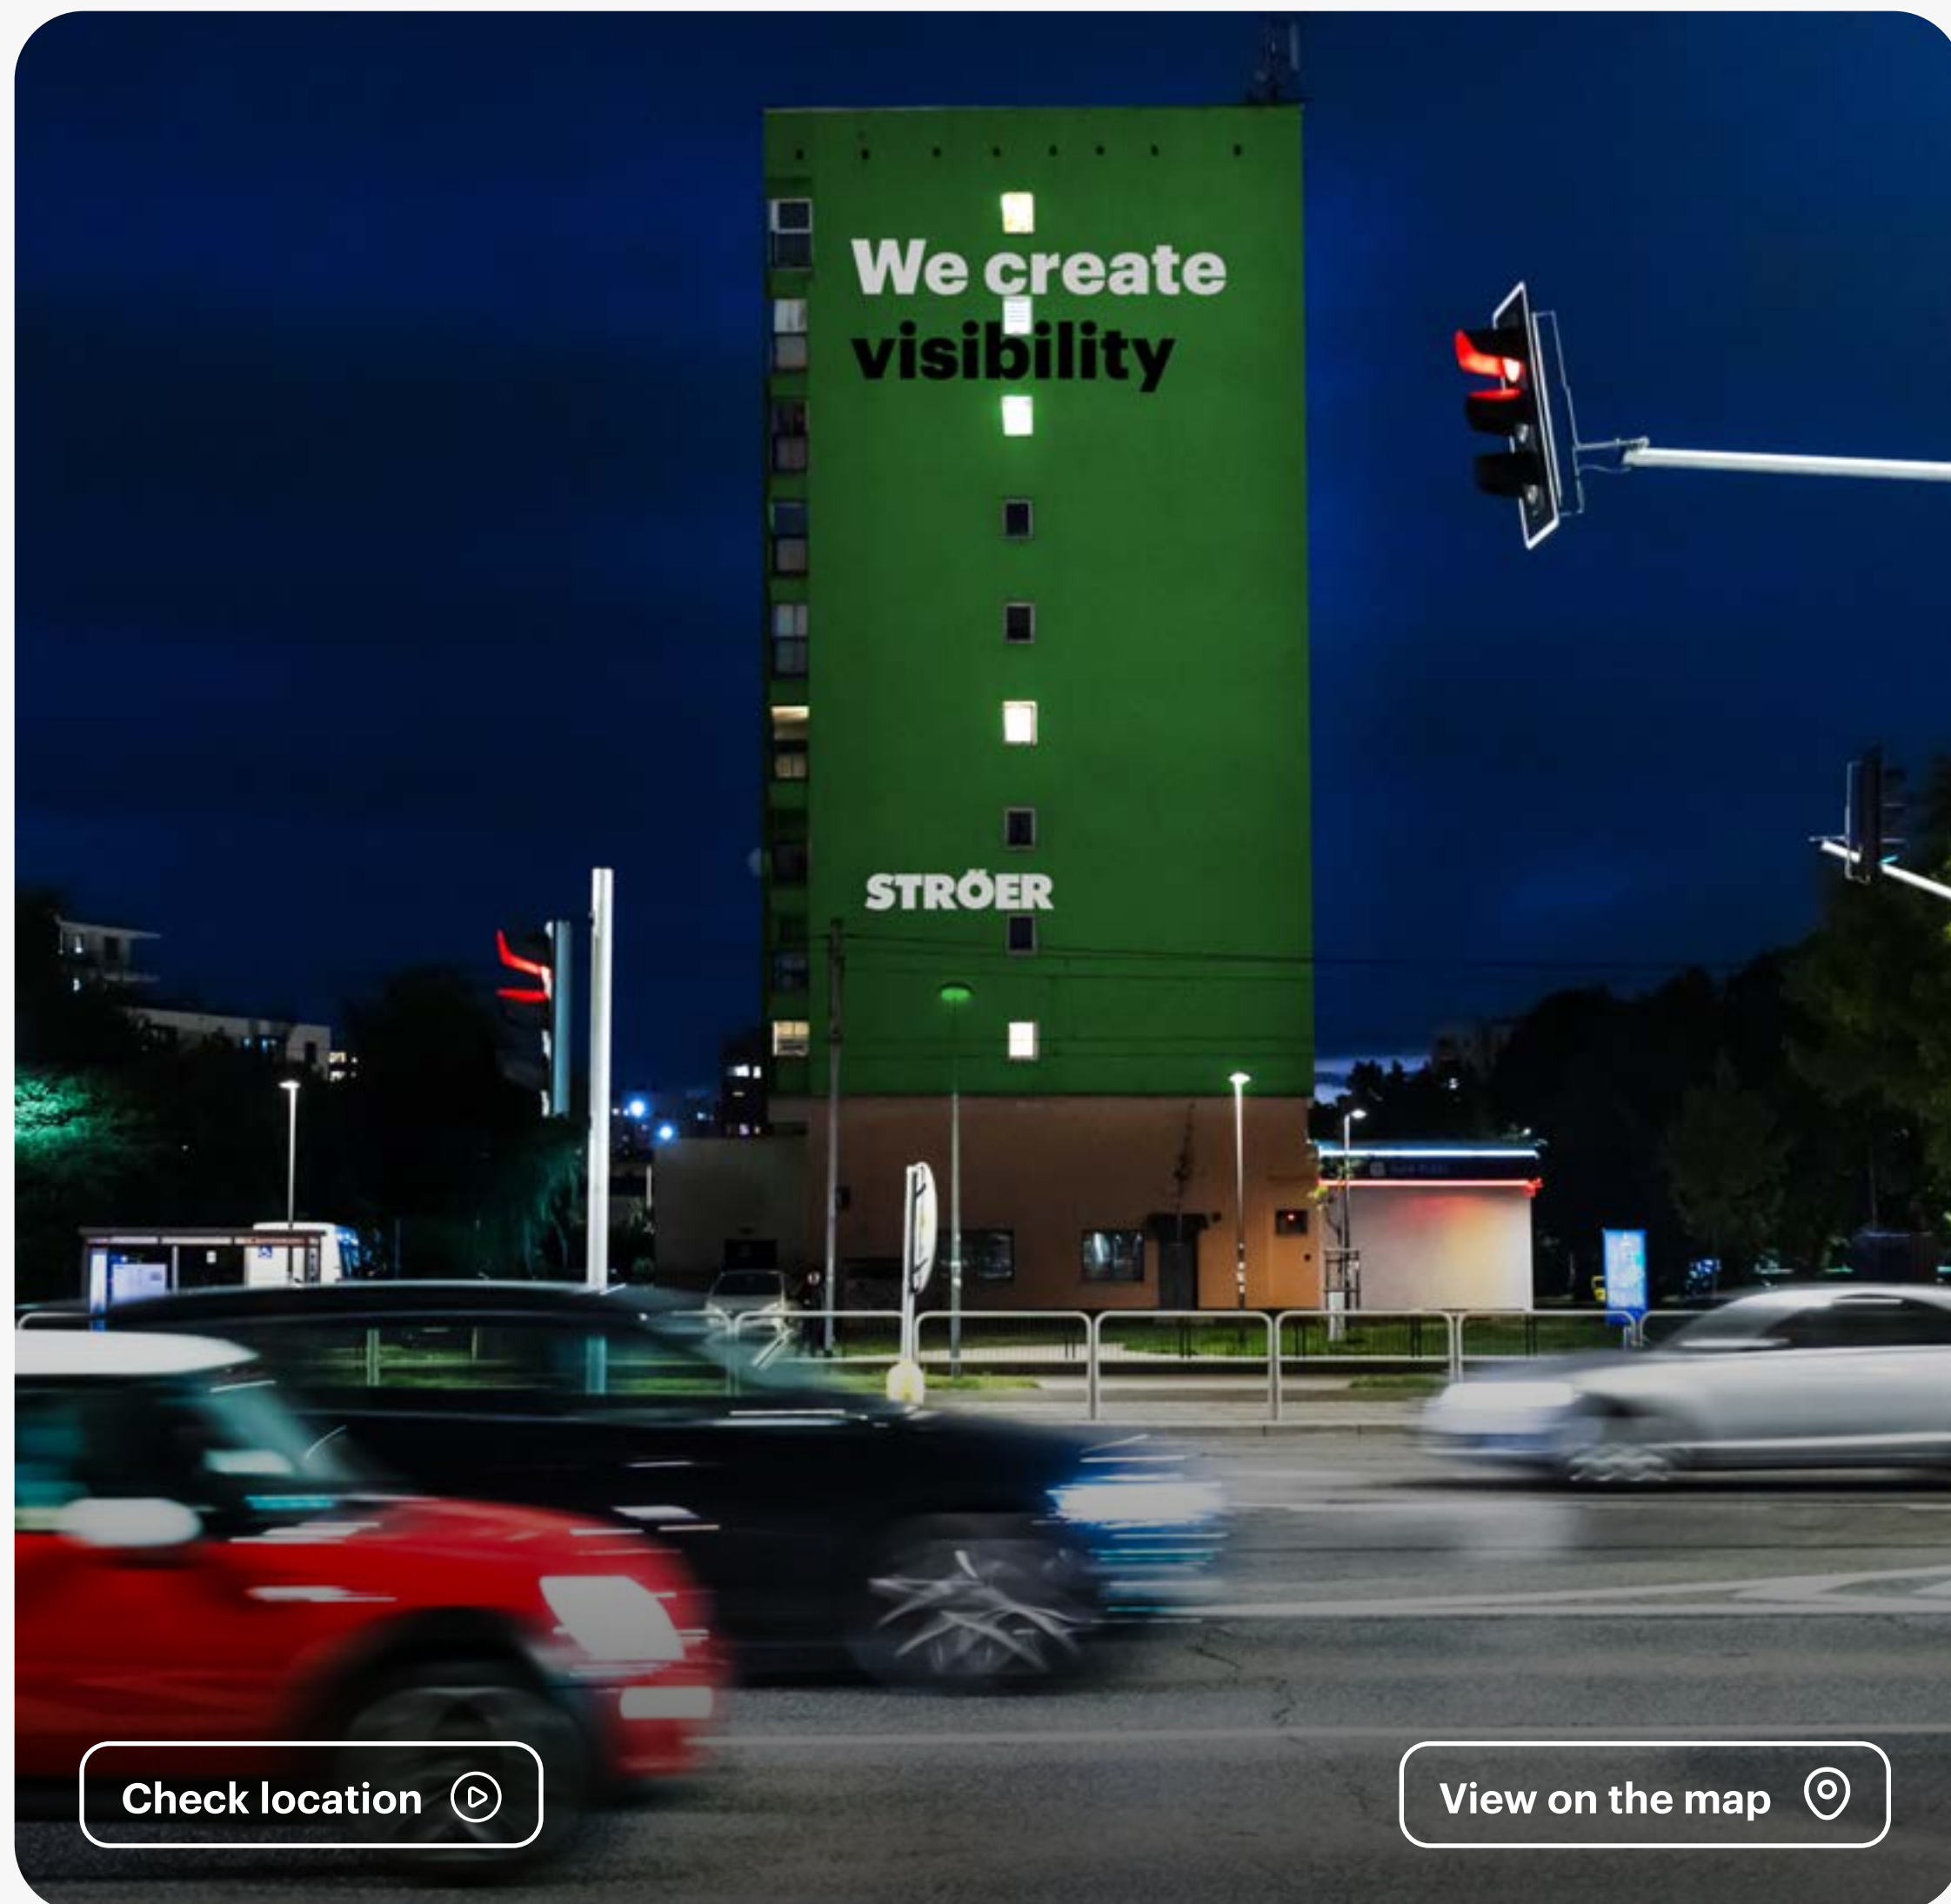

List price

TBC

VAC (contacts)⁽¹⁾

914 000 /monthly

⁽¹⁾ Source data: TBD

For more information, contact: (22) 444-26-00, biuro@stroer.pl

STRÖER

BlowUp Mural /Warsaw