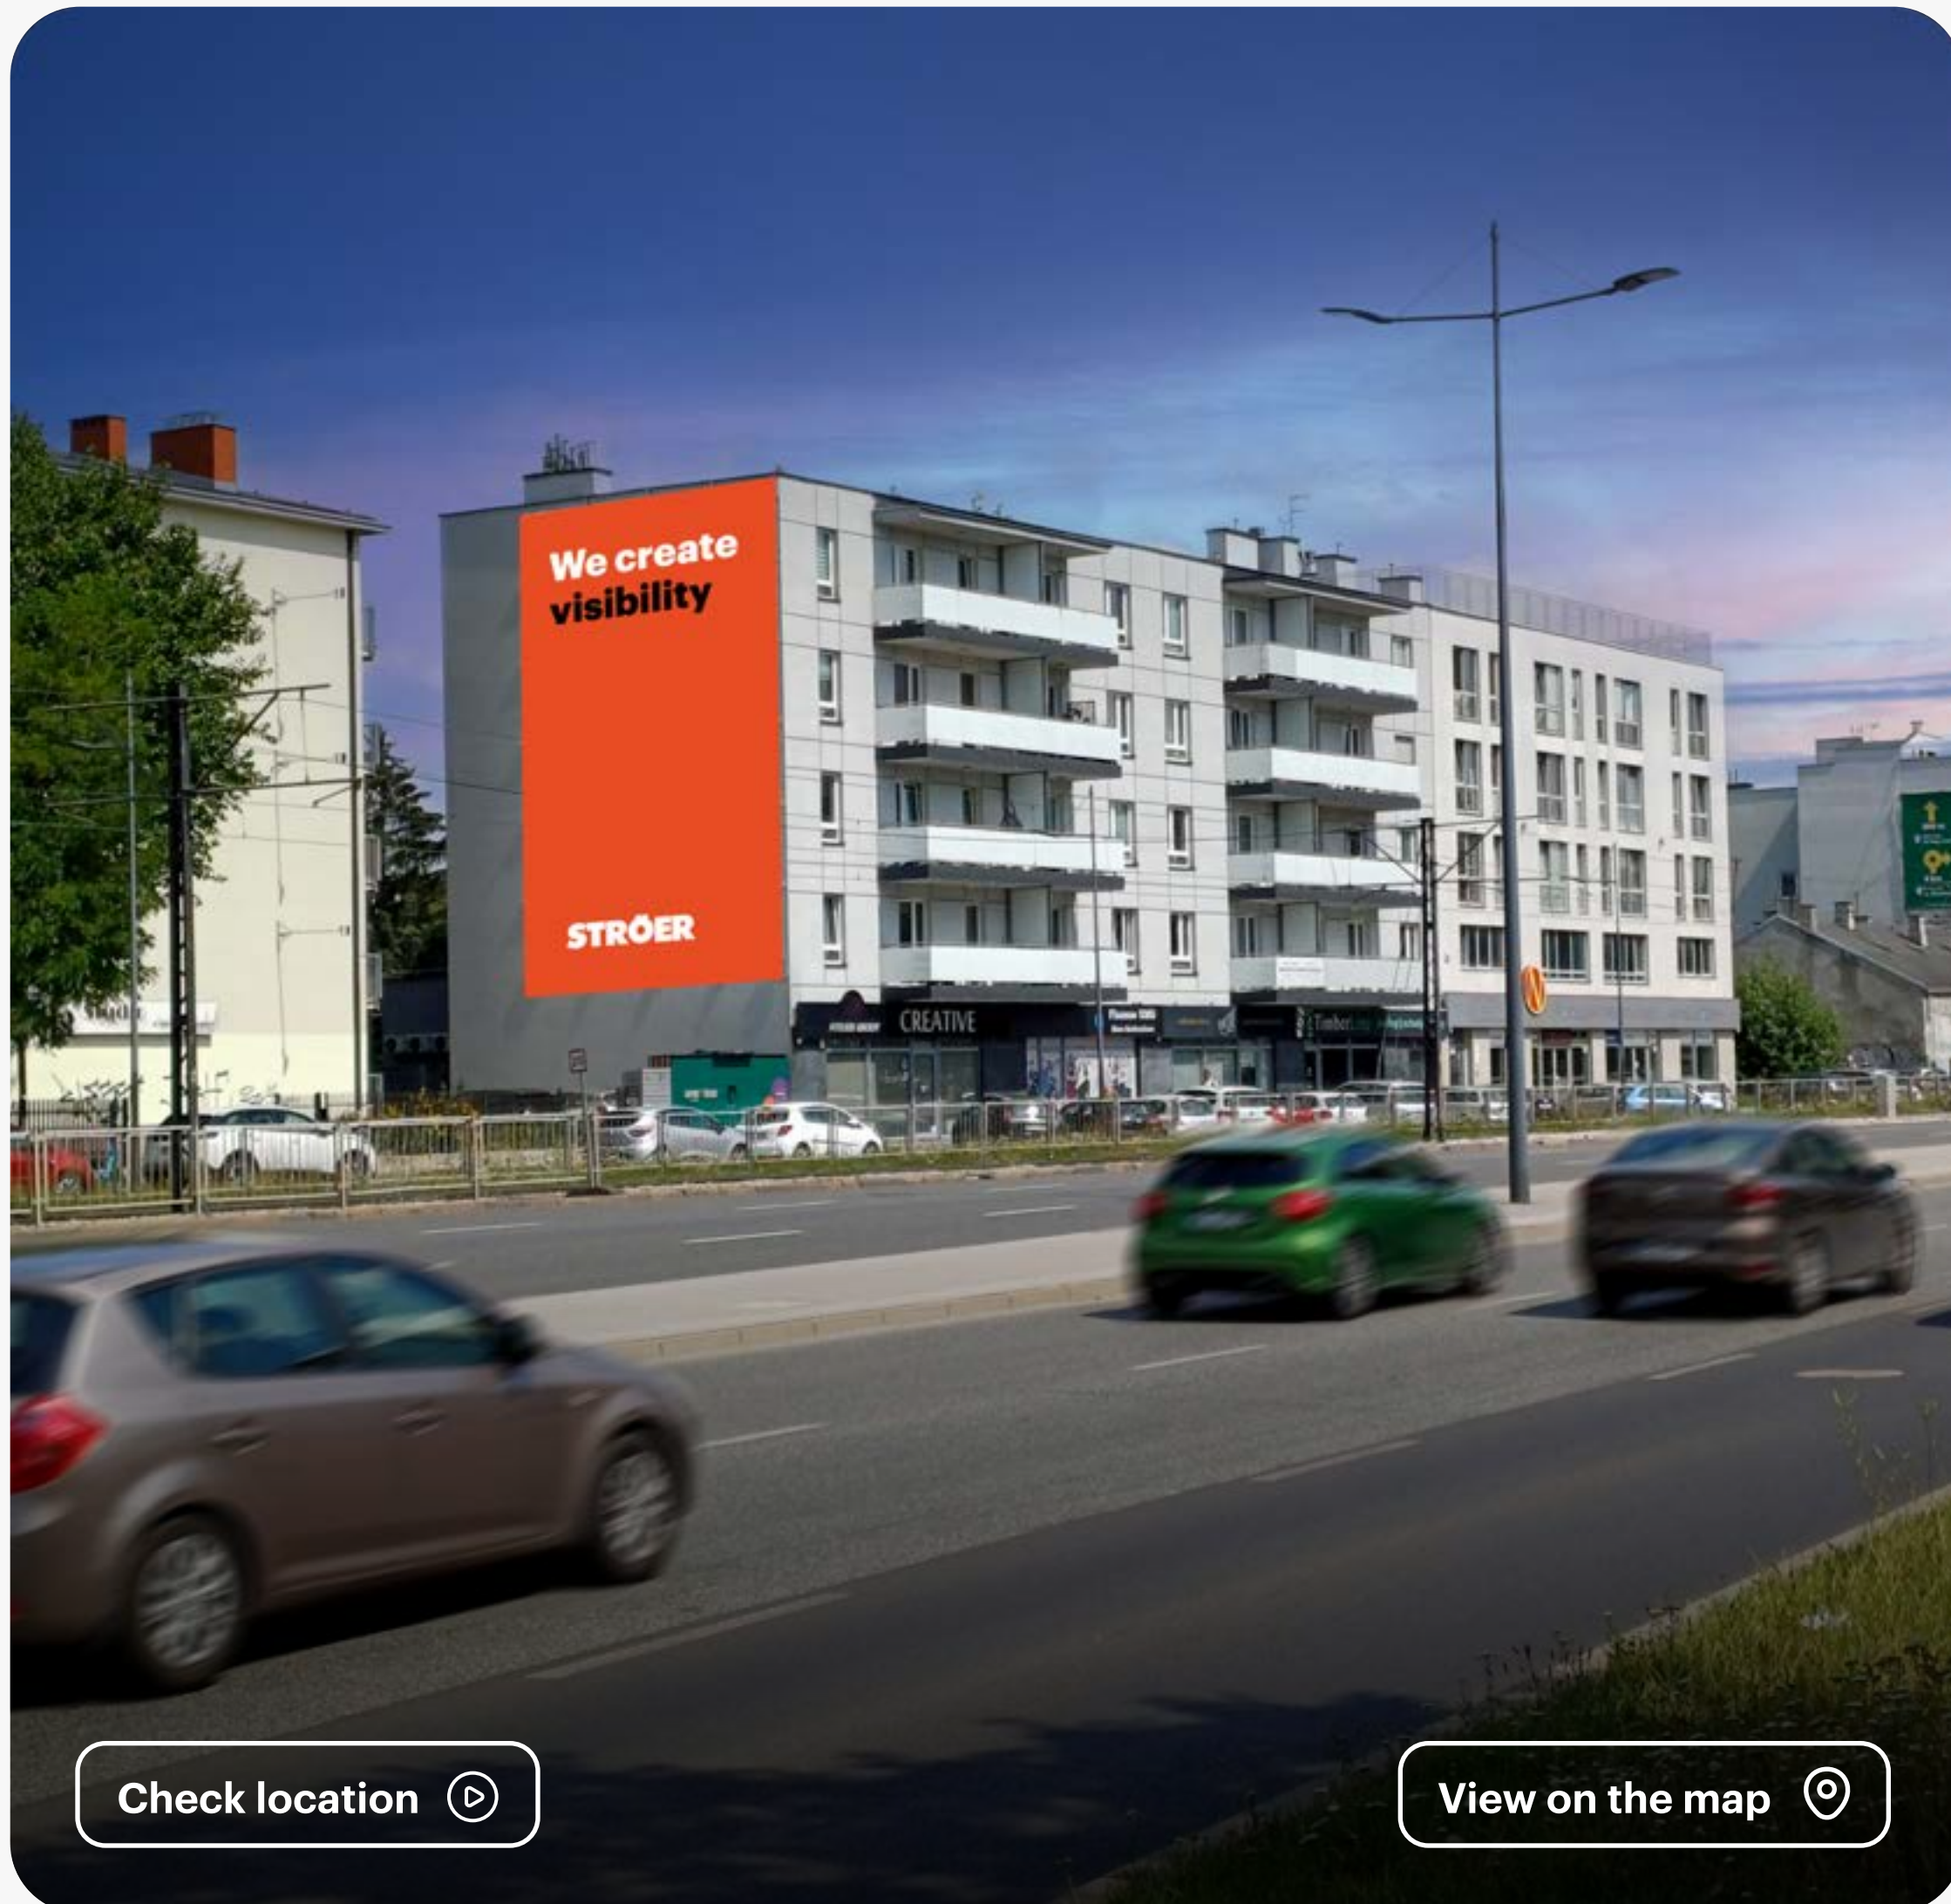

Check location

View on the map

Grochowska /8571185

Location surroundings

On Grochowska Street, between Podolska and Roztocka Streets. Nearby, you will find: Szypowski "Leśnik" Park, swimming pool, Olszynka Grochowska Nature Reserve, Skaryszewski Park and an important transportation artery of the city (bus stops, tram stops).

Address

ul. Grochowska 44

Type of material

vinyl

Measurements

7,8 m x 11,8 m

Size

92,0 m²

List price

80 000 PLN

VAC (contacts)⁽¹⁾

during the evaluation

⁽¹⁾ Source data: TBD

For more information, contact: (22) 444-26-00, biuro@stroer.pl

STRÖER