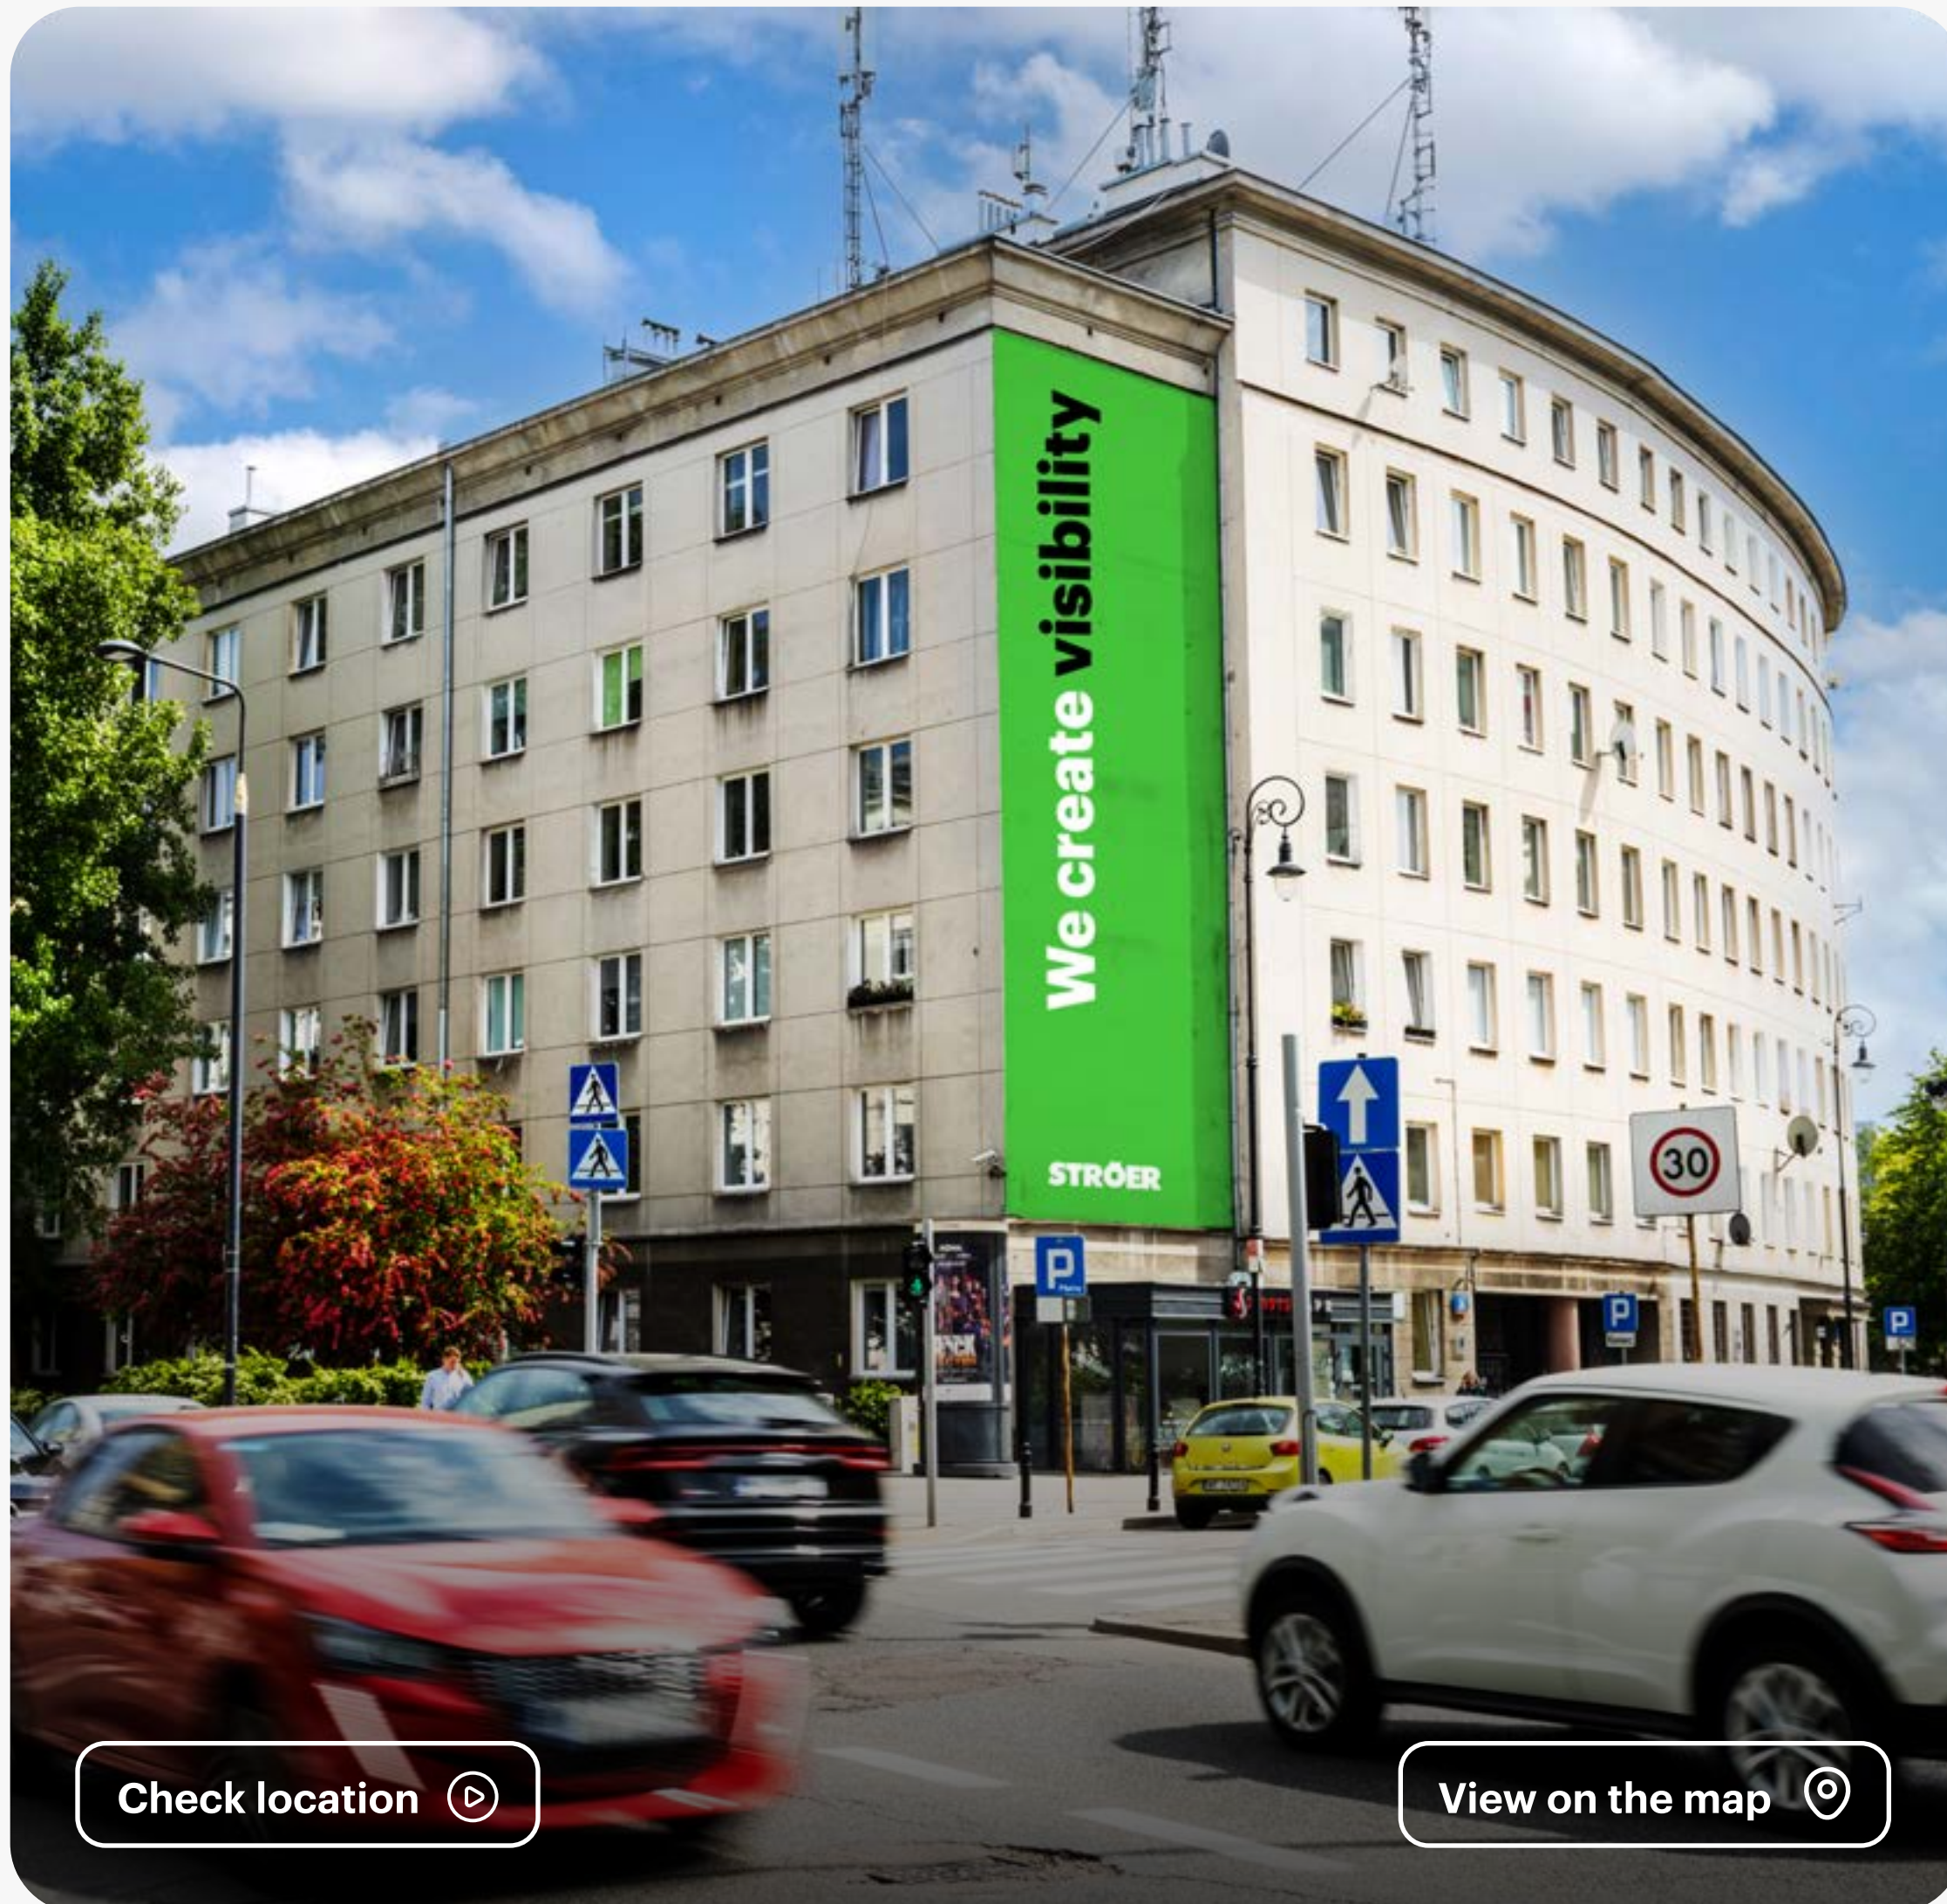

Check location 

View on the map 

Hala Koszyki /8560049

Location surroundings

Between Koszykowa Street and Wierzbickiego Street. Nearby, you will find: numerous hotels, restaurants, Hala Koszyki, Trzcíńskiego Park, Warsaw University of Technology, Museum of Life under Communism and an important transportation artery of the capital (bus stops, tram stops, metro).