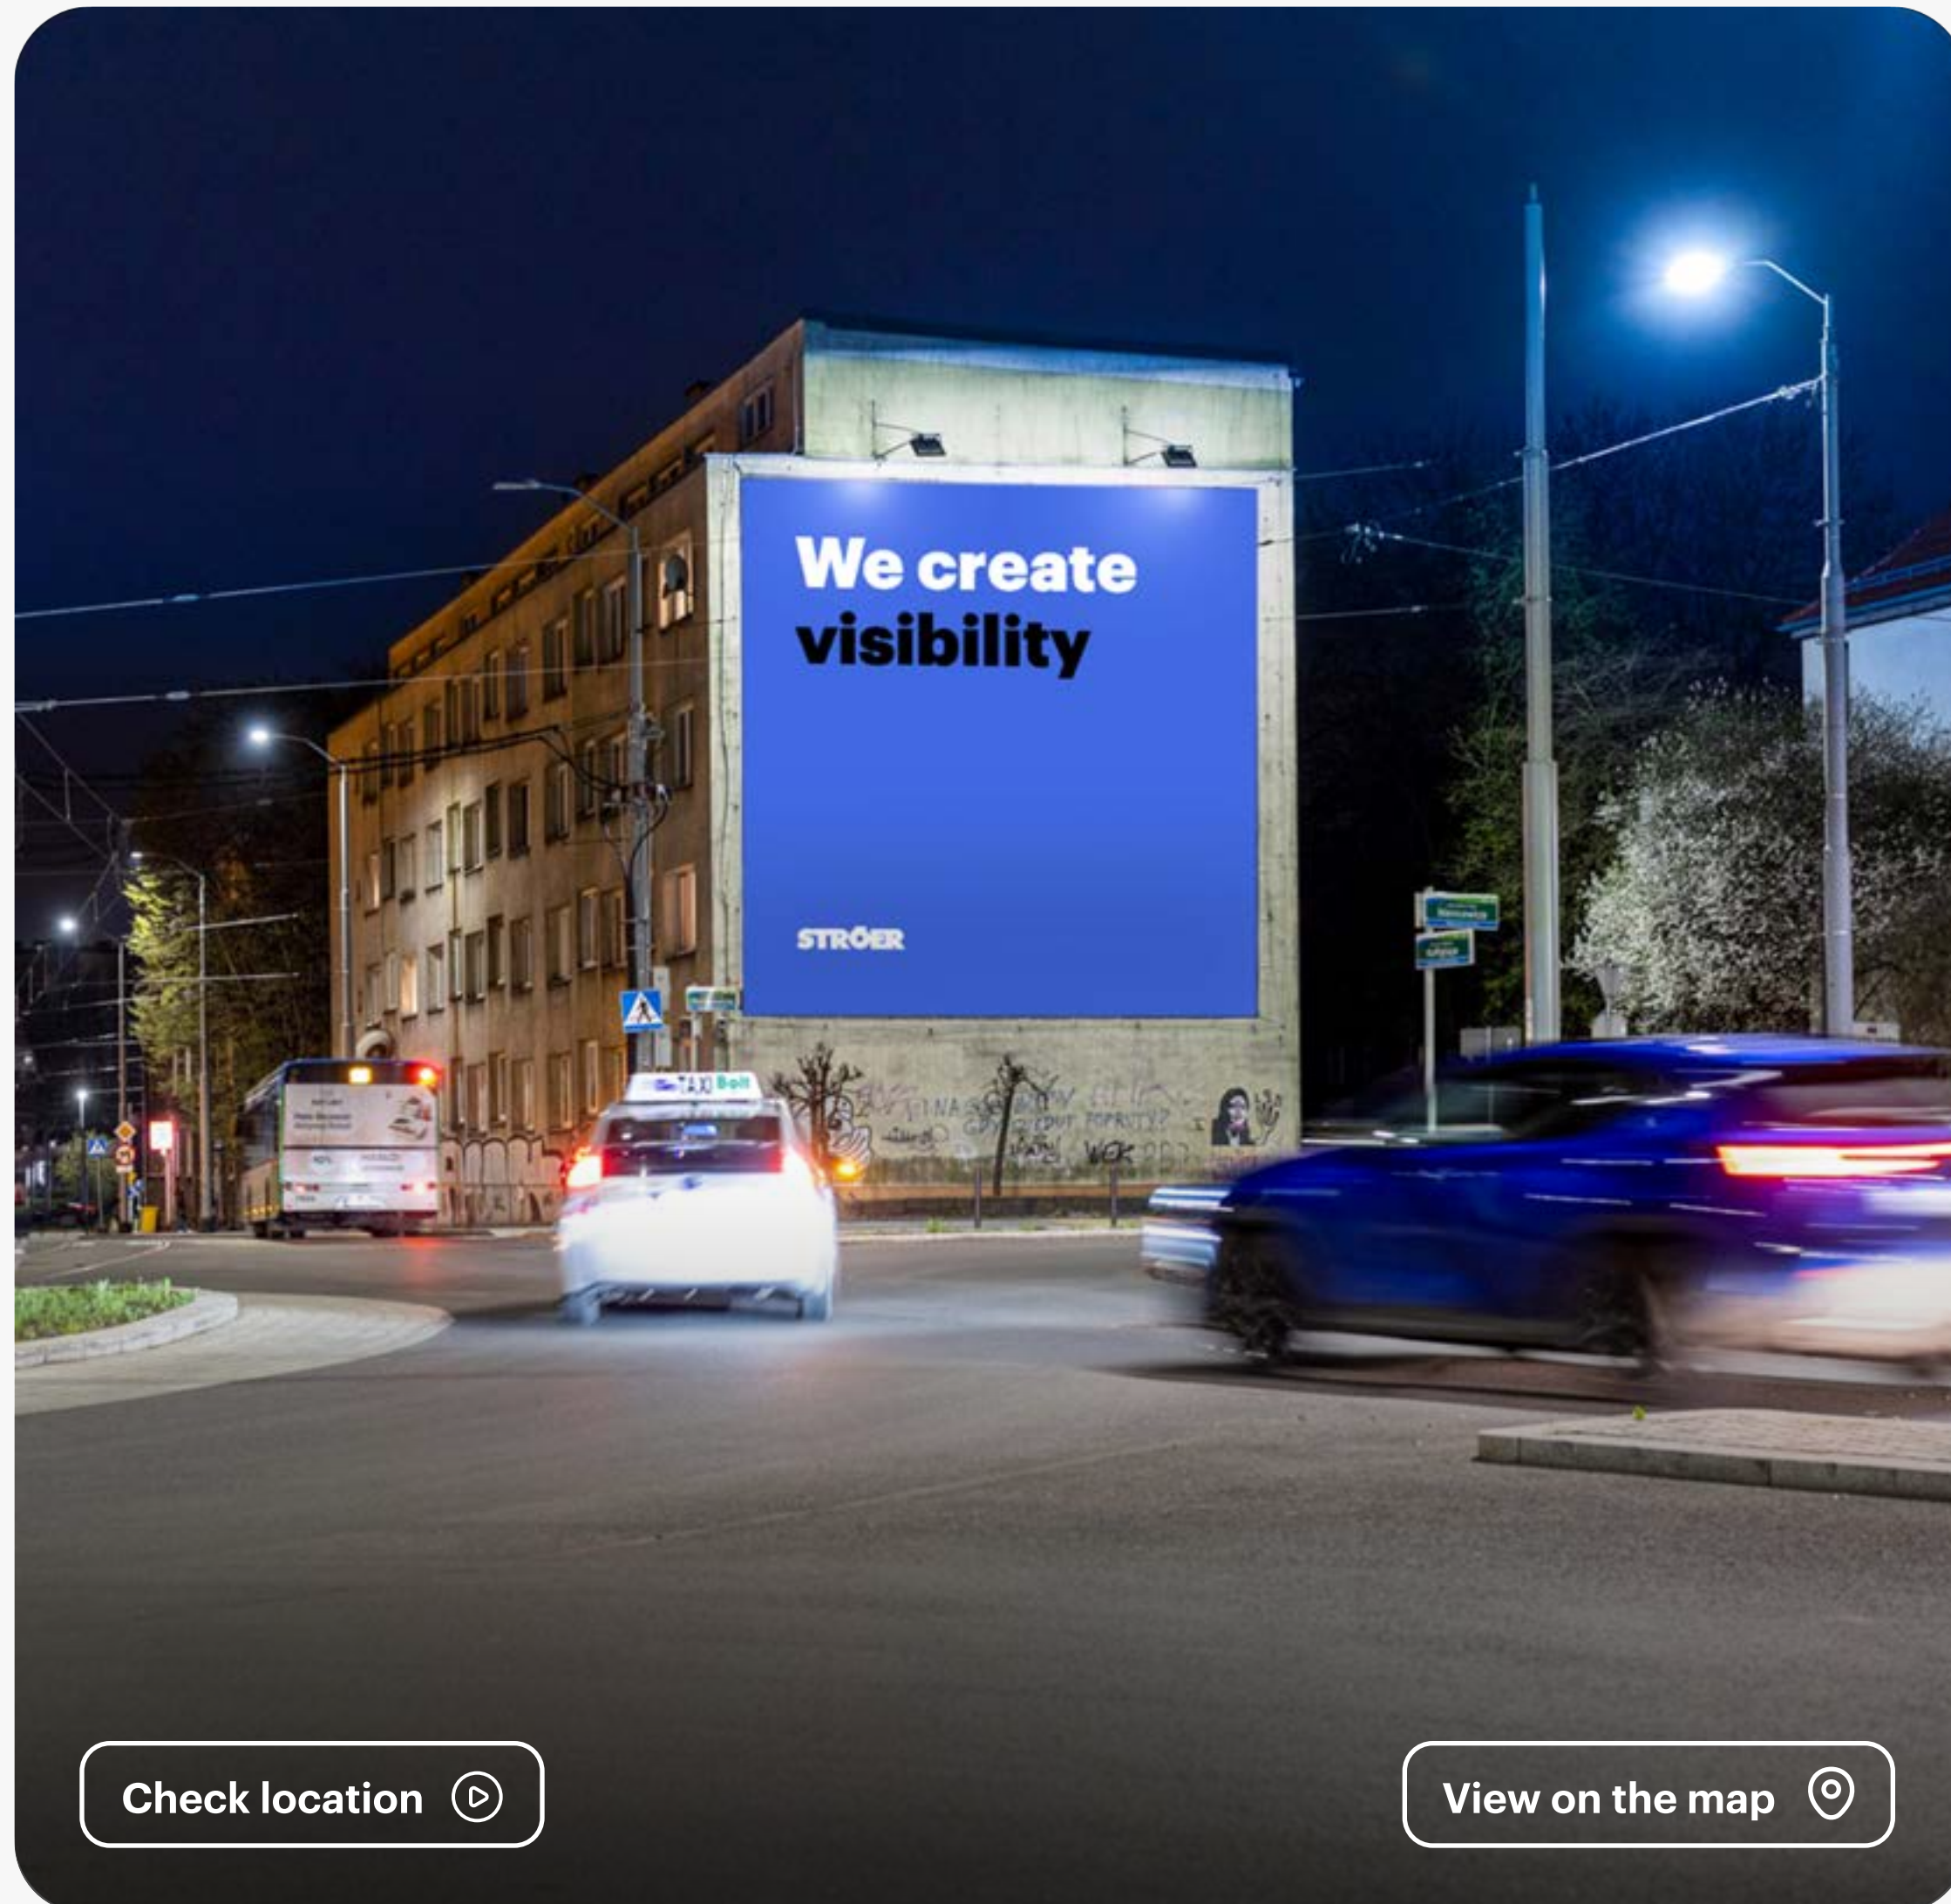

STRÖER

KING
OF THE
NIGHT

BLACK

Szczecin

BlowUp Standard

BlowUp Standard /Szczecin

Check location 

View on the map 